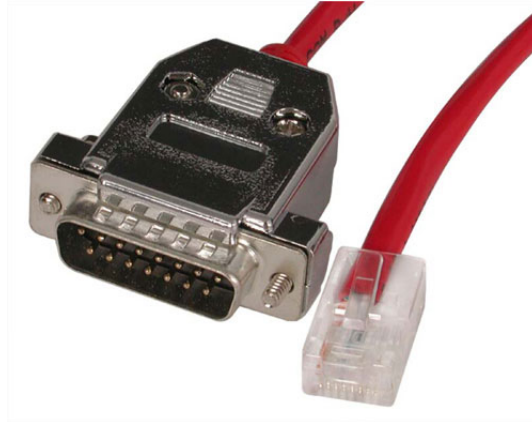

25 ft T1 Connection Patch Cable DB15 to RJ45 M/M

StarTech ID: DB15RJ45_25

Keep your T1 network running smoothly with T1 cables from StarTech.com. These cables let you connect your Ethernet LAN to your T1 digital box with confidence. You'll get the high speed and dependable performance you need, backed by our lifetime warranty.

Applications and Solutions

- Connect a T1 line box to a router or an Ethernet switch
- Ideal for Routers, Ethernet Switches and other data communication devices

Features

- Backed by StarTech.com lifetime warranty
- Easily connect a high speed T1 digital line to a gateway router or an Ethernet switch
- Ultra flexible PVC Jacket

Technical Specifications

- Warranty: Lifetime warranty
- Color: Red
- Product Length: 24.99 ft [7.62 m]
- Carton Quantity: 10
- Shipping (Package) Weight: 0.55 lb [0.25 kg]
- Connectors: 1 x DB15 & 1 x RJ45
- Length: 25ft
- Wire Gauge: 24 AWG