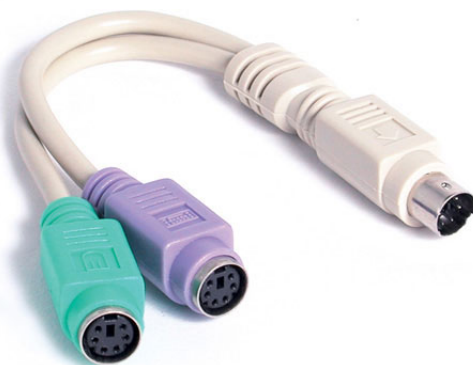

6 in. IBM PS/2 Keyboard/Mouse Y-Splitter Cable

StarTech ID: KYC1MF

Are you tired of tapping away at the tiny keyboard that came with your laptop? Find yourself looking jealously at co-workers who click away on their full-sized mice? With the StarTech.com 6-in. IBM PS/2 Keyboard/Mouse Y-Splitter cable, you can enjoy the sense of freedom that comes with having a laptop while working on a full-sized keyboard and mouse.

Applications and Solutions

- Allows external keyboard and mouse to be on a notebook computer

Technical Specifications

- Connector A: 1 - 6 DIN Male
- Connector B: 1 - 6 DIN Female
- Connector B: 1 - 6 DIN Male
- Color: Beige
- Product Length: 0.5 ft [0.15 m]
- Carton Quantity: 400
- Shipping (Package) Weight: 0.09 lb [0.04 kg]
- Length: 6 Inch, 0.15m
- Connectors: 6 DIN Male, 6 DIN Female x2