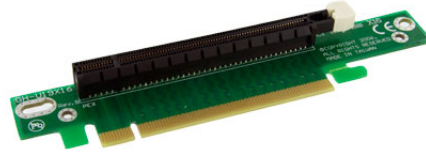

PCI Express Riser Card - x16 Left Slot Adapter for 1U/2U Servers

StarTech ID: PEX16RISER

This x16 PCI Express Riser Card lets you install a full-sized PCI Express card in a 1U or 2U server case, eliminating the expense of purchasing small form factor PCIe cards.

Applications and Solutions

- Connects directly into the computer motherboard and provides a 90 degree angle extension for PCI Express 16x Bus.
- Ideal for small for 1U and 2U server cases.
- Installing a x16 PCIe Graphics card into a slim or SFF computer case

Features

- 1U/2U chassis supported
- Easy to use and install
- Saves space and allows for larger cards to be used
- Supports 16-lane (16x) 2.5Gbps PCI Express

Technical Specifications

- Warranty: 1 Year warranty
- Color: Green
- Connector Types: 2 - PCI Express x16
- Product Height: 15
- Product Length: 158
- Carton Quantity: 100
- Shipping (Package) Weight: 0.53 lb [0.24 kg]
- Product Weight: 0.92 oz [26 g]
- Product Width: 32