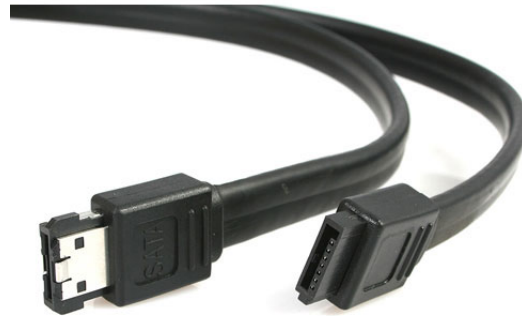

6 ft Shielded eSATA to SATA Cable M/M

StarTech ID: SATA2ESATA6

This 6ft Shielded eSATA to SATA Cable features one eSATA (male) connector and one standard SATA (male) connector, allowing you to connect external drives (with eSATA connector) to a regular Serial ATA data connector.

Backed by StarTech.com's Lifetime Warranty.

Technical Specifications

- Warranty: Lifetime warranty
- Color: Black
- Connector Types: 1 - SATA Data 7 pin Male
- Connector Types: 1 - eSATA Plug
- Product Length: 6 ft [1.83 m]
- Carton Quantity: 100
- Shipping (Package) Weight: 0.29 lb [0.13 kg]
- Length: 6 feet