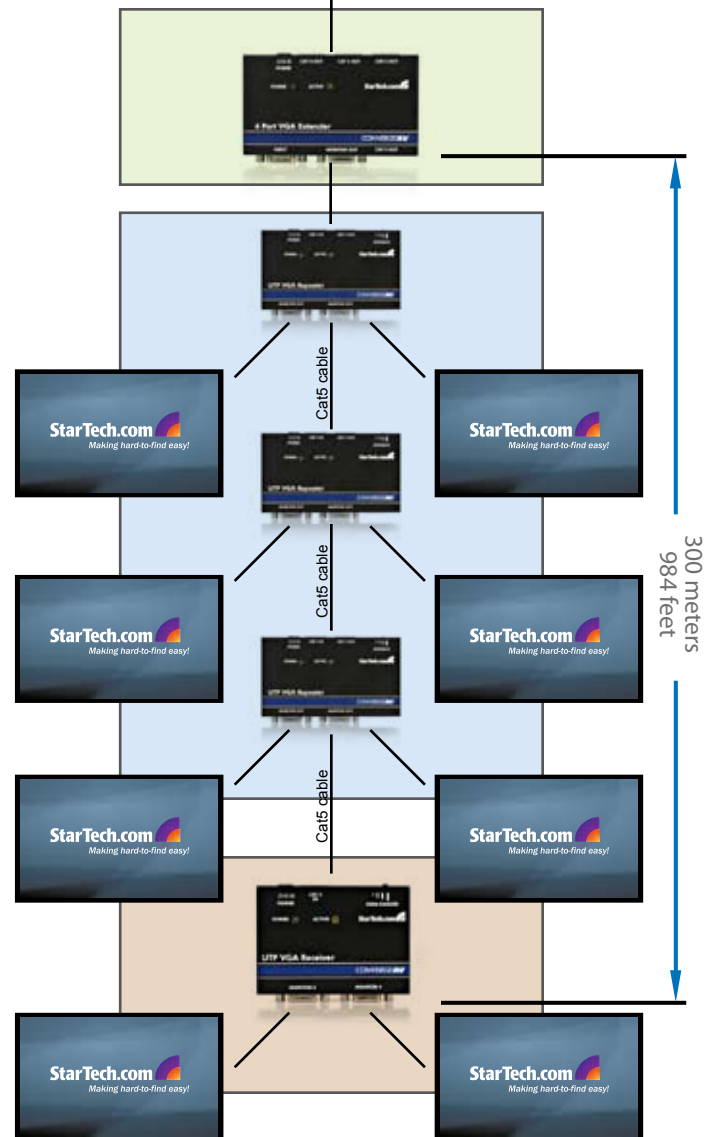

SOURCE

PC or other electronic device with VGA out