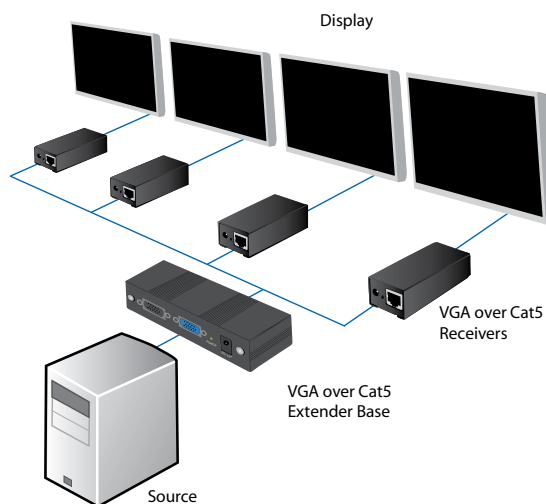

Digital Signage Solutions from StarTech.com

Converge A/V Extenders and Distribution Amplifiers (Splitters):

- Distribute a VGA signal from one source to multiple displays through Cat5 cables
- Excellent solution for runs longer than 100'
- VGA cabling can be costly at long lengths and not as easy to handle as Cat5 cabling
- Uses Cat5 cabling which is less expensive and easier to handle than VGA cables

CONVERGEAV

Converters

Convert and scale HDMI, VGA, DVI, Component (YPbPr), S-Video, Composite video formats.

Extenders

Extend DVI, HDMI, VGA, S-Video, Component, Composite video signals.

Splitters

Split/amplify VGA, DVI, S-Video, Composite, Component, HDMI signals for optimum video distribution.

Switches

A comprehensive selection of A/V switches- VGA, Composite, S-Video, HDMI switches & distribution amplifiers.

Connect

All the cables and adapters you need to complete your next A/V solution.

Signal Extension over Cat5 Solution