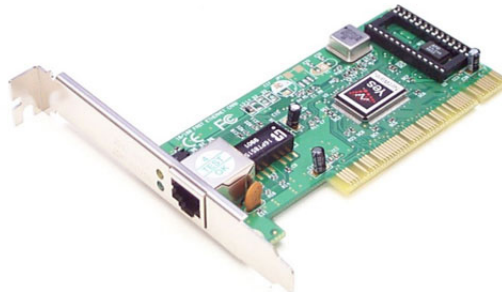

## 10 Pack of ST100S 10/100 PCI Ethernet Cards

StarTech ID: 10PACK100BT

The StarTech.com 10/100 Mbps PCI Ethernet Adapter is a high-speed, reliable network card for use in PC workstations, and workgroup servers. The card is fully PCI plug and play compliant, and has driver support for all versions of Windows, many versions of UNIX, Linux, and Novell Netware. Full Duplex support allows the card to send and receive simultaneously, allowing data transfer rates of up to 200Mbps if connected to a Fast Ethernet Switch.

### Technical Specifications

- Warranty: Lifetime warranty
- Bus Type: PCI (5 Volt)
- Connector Types: 1 - RJ45 Female
- Carton Quantity: 6
- Shipping (Package) Weight: 2.19 lb [0.99 kg]