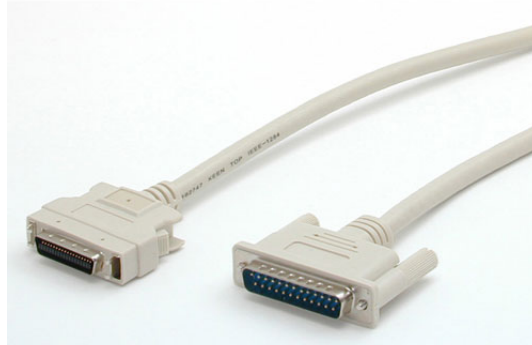

6 ft IEEE-1284 DB25 to Mini Centronics 36 Parallel Printer Cable M/M

StarTech ID: 1284DB25

This 6ft IEEE-1284 Parallel Printer Cable (M/M) is a cost-effective solution for connecting a computer with an IEEE 1284 port to a device with a standard parallel port. Backed by Lifetime Warranty.

Applications and Solutions

- Connects a computer with a standard parallel port to a device with a IEEE 1284 port

Technical Specifications

- Warranty: Lifetime warranty
- Connector A: 1 - DB25 Male
- Connector B: 1 - Half Pitch Centronics 36 Male
- Color: Beige
- Product Length: 6 ft [1.83 m]
- Maximum Cable Length: 49.99 ft [15.24 m]
- Carton Quantity: 100
- Shipping (Package) Weight: 0.49 lb [0.22 kg]
- Length: 6 ft., 1.8m
- Connectors: DB25 Male, Half Pitch Centronics 36 Male