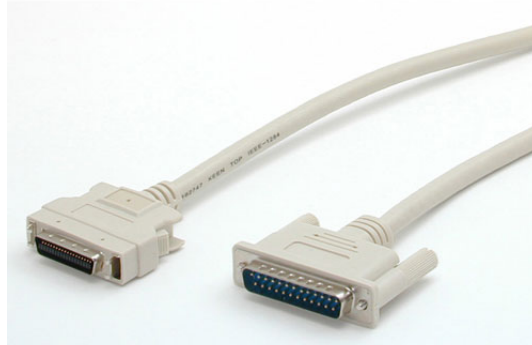

20 ft IEEE-1284 DB25 to Mini Centronics 36 Parallel Printer Cable M/M

StarTech ID: 1284DB25_20

This high quality, 20ft IEEE-1284 DB25 to Mini Centronics 36 Parallel Printer cable delivers a reliable, cost-effective connection between a computer with an IEEE 1284 port and a device with a standard parallel port.

The DB25 to Mini Centronics cable (20ft) is backed by StarTech.com's Lifetime Warranty.

Applications and Solutions

- Connects a computer with a standard parallel port to a device with an IEEE 1284 port

Technical Specifications

- Warranty: Lifetime warranty
- Connector A: 1 - DB25 Male
- Connector B: 1 - Half Pitch Centronics 36 Male
- Color: Beige
- Product Length: 19.99 ft [6.1 m]
- Maximum Cable Length: 49.99 ft [15.24 m]
- Carton Quantity: 30
- Shipping (Package) Weight: 1.3 lb [0.59 kg]
- Length: 20 ft., 6m
- Connectors: DB25 Male, Half Pitch Centronics 36 Male