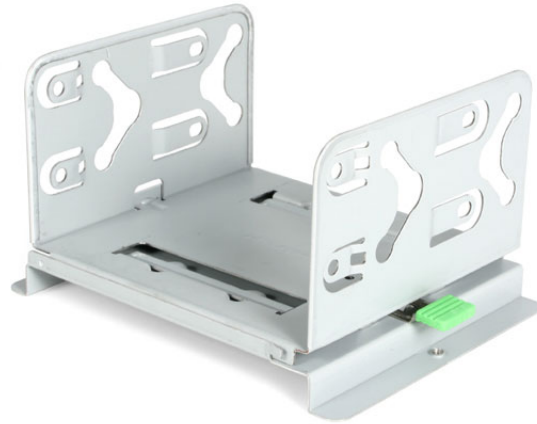

Second Hard Drive Bay Kit for All ATX8000 Series Cases

StarTech ID: 8300HDDKIT

This extra HDD mounting bay allows 2 additional hard drives to be mounted into any StarTech.com ATX8000 series Mid-Tower Cases. The 8300HDDKIT increases the maximum number of drives without increasing the overall size of the case.