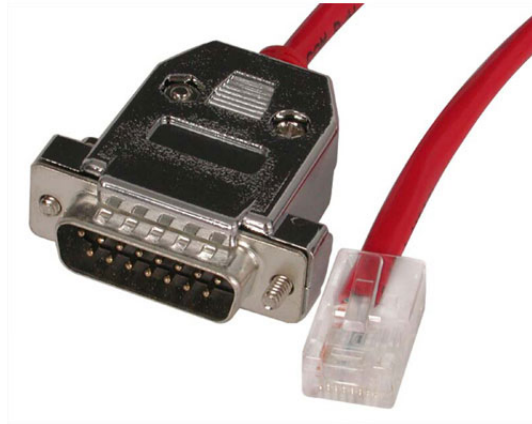

10 ft T1 Connection Patch Cable DB15 to RJ45 M/M

StarTech ID: DB15RJ45_10

Keep your T1 network running smoothly with T1 cables from StarTech.com. These cables let you connect your Ethernet LAN to your T1 digital box with confidence. You'll get the high speed and dependable performance you need, backed by our lifetime warranty.

Applications and Solutions

- Connect a T1 line box to a router or an Ethernet switch
- Ideal for Routers, Ethernet Switches and other data communication devices

Features

- Backed by StarTech.com lifetime warranty
- Easily connect a high speed T1 digital line to a gateway router or an Ethernet switch
- Ultra flexible PVC Jacket

Technical Specifications

- Warranty: 2 Year warranty
- Color: Red
- Product Length: 10 ft [3.05 m]
- Carton Quantity: 60
- Shipping (Package) Weight: 0.29 lb [0.13 kg]
- Connectors: 1 x DB15 & 1 x RJ45
- Length: 10ft
- Wire Gauge: 24 AWG