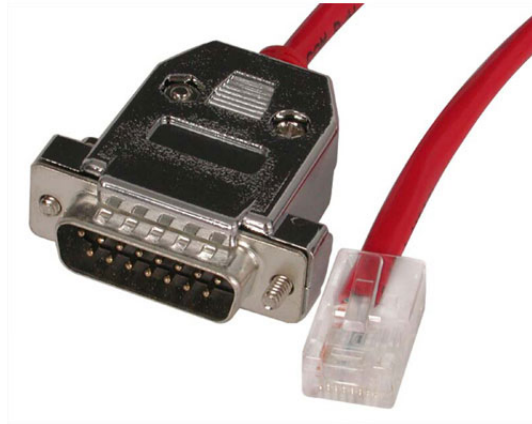

15 ft T1 Connection Patch Cable DB15 to RJ45 M/M

StarTech ID: DB15RJ45_15

Keep your T1 network running smoothly with T1 cables from StarTech.com. These cables let you connect your Ethernet LAN to your T1 digital box with confidence. You'll get the high speed and dependable performance you need, backed by our lifetime warranty.

Applications and Solutions

- Connect a T1 line box to a router or an Ethernet switch
- Ideal for Routers, Ethernet Switches and other data communication devices

Features

- Backed by StarTech.com lifetime warranty
- Easily connect a high speed T1 digital line to a gateway router or an Ethernet switch
- Ultra flexible PVC Jacket

Technical Specifications

- Warranty: Lifetime warranty
- Color: Red
- Product Length: 15 ft [4.57 m]
- Carton Quantity: 10
- Shipping (Package) Weight: 0.38 lb [0.17 kg]
- Connectors: 1 x DB15 & 1 x RJ45
- Length: 15ft
- Wire Gauge: 24 AWG