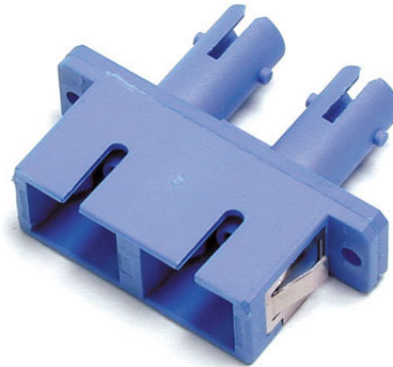

ST to SC Duplex Fiber Patch Cable Coupler - F/F

StarTech ID: FIBSTSCFFD

This ST-SC Fiber Patch Cable Coupler lets you join a male ST fiber cable with a male SC fiber connector, allowing you to create a male to male fiber link.

A versatile and cost-effective solution, the ST-SC Fiber coupler is backed by StarTech.com's Lifetime Warranty.

Technical Specifications

- Warranty: Lifetime warranty
- Connector A: 2 - ST Fiber Female
- Connector B: 2 - SC Fiber Female
- Color: Purple
- Carton Quantity: 200
- Shipping (Package) Weight: 0.04 lb [0.02 kg]