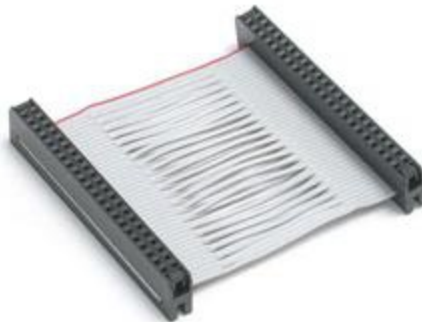

2-inch Laptop Computer Hard Drive Cable

StarTech ID: IDE44

Continuing with our commitment to providing you with all of the internal cables you need to build and maintain workstations, StarTech.com carries 2-inch Laptop Computer Hard Drive Cables. Featuring IDC 44 Female, IDC 44 Female connectors and built with only top-quality components, we make sure your computer continues working as long as you do.

Technical Specifications

Warranty	Lifetime
Connector A	1 - IDE (44 Pin; EIDE/PATA; 2.5" HDD) Female
Connector B	1 - IDE (44 Pin; EIDE/PATA; 2.5" HDD) Female
Color	Gray
Cable Length	2 in [50.8 mm]
Product Length	2 in [50 mm]
Shipping (Package) Weight	0 lb [0 kg]
Included in Package	1 - 2 inch notebook hard drive cable