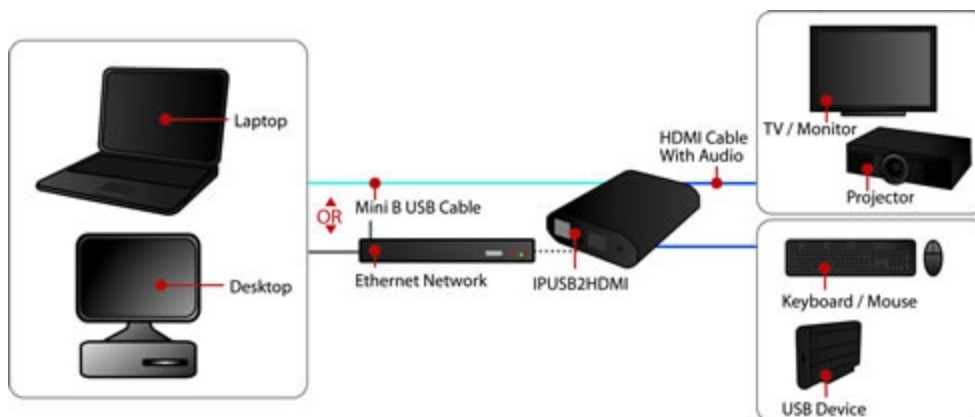

The IPUSB2HDMI USB to HDMI® or HDMI over IP Converter offers a versatile video solution providing either a USB to HDMI connection or an IP/Ethernet to HDMI connection between a PC and HDMI-capable monitor.

An ideal solution for PCs lacking a digital video output or PCs that require an additional display even at long distance/remote locations - when connected over Ethernet, the adapter can be used through a router and supports a transmission distance of up to 100m (300ft).

For shorter distance connections, the IPUSB2HDMI can be used directly connected to your system as a USB to HDMI adapter. Functioning as an external video card, the device gives the option of mirroring an existing display or extending the desktop to double your workspace and increase your productivity.

This versatile adapter also offers EDID pass through, which allows the monitor to communicate with the host video card as required, and supports a maximum resolution of 1680 x 1050.