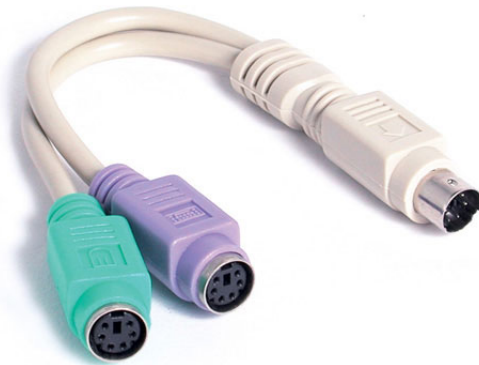

6in PS/2 Keyboard Mouse Splitter Cable Adapter

StarTech ID: KYC1MF

This 6in Keyboard/Mouse Splitter Cable turns a single PS/2 port into two PS/2 peripheral connections, allowing a PS/2 keyboard and mouse to be used using a single port on a PS/2-enabled laptop/desktop computer.

Applications and Solutions

- Allows external keyboard and mouse to be on a notebook computer

Technical Specifications

- Warranty: Lifetime warranty
- Connector A: 1 - 6 DIN Male
- Connector B: 1 - 6 DIN Female
- Connector B: 1 - 6 DIN Male
- Color: Beige
- Product Length: 0.5 ft [0.15 m]
- Carton Quantity: 400
- Shipping (Package) Weight: 0.09 lb [0.04 kg]
- Length: 6 Inch, 0.15m
- Connectors: 6 DIN Male, 6 DIN Female x2