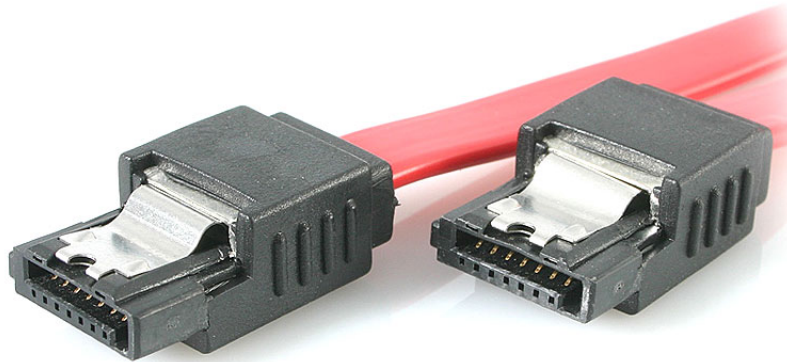

12in Latching SATA Cable
StarTech ID: LSATA12

This high quality Serial ATA cable is specifically designed for connecting SATA drives even in tight spaces.

Featuring convenient latching connectors, this SATA cable provides secured connections for SATA hard drives and motherboards that support this feature.

With a thin, narrow construction, this flexible 12" cable helps improve airflow and reduce clutter in your computer case, in turn keeping your case clean and cool.

StarTech.com Latching SATA Cables are expertly designed and constructed of high quality materials to ensure durability, and are backed by our Lifetime Warranty.

Features

- Compliant with Serial ATA III Specifications
- Fast data transfer rate of up to 6 Gbps

Technical Specifications

- Warranty: Lifetime warranty
- Color: Red
- Carton Quantity: 200
- Shipping (Package) Weight: 0.04 lb [0.02 kg]
- Cable Length: 12 in [304.8 mm]
- Type and Rate: SATA 6 Gbit/s (SATA III)
- Cable Jacket Type: PVC - Polyvinyl Chloride
- Connector Style: Latching
- Connector A: 1 - 7 pin SATA Data Receptacle
- Connector B: 1 - 7 pin SATA Data Receptacle