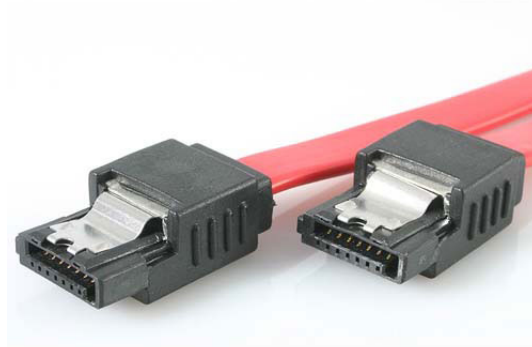

18in Latching SATA Cable
StarTech ID: LSATA18

This high quality Serial ATA cable is specifically designed for connecting SATA drives even in tight spaces.

Featuring convenient latching connectors, this highly durable SATA cable provides secured connections for SATA hard drives and motherboards that support this feature.

With a thin, narrow construction, this flexible 18" cable helps improve airflow and reduce clutter in your computer case, in turn keeping your case clean and cool.

The LSATA18 Latching SATA Cable is expertly designed and constructed of high quality materials and is backed by our Lifetime Warranty.

Features

- Compliant with Serial ATA III Specifications
- Fast data transfer rate of up to 6 Gbps

Technical Specifications

- Warranty: Lifetime warranty
- Color: Red
- Carton Quantity: 100
- Shipping (Package) Weight: 0.04 lb [0.02 kg]
- Cable Length: 18 in [457.2 mm]
- Type and Rate: SATA 6 Gbit/s (SATA III)
- Connector Style: Latching
- Connector A: 1 - 7 pin SATA Data Receptacle
- Connector B: 1 - 7 pin SATA Data Receptacle