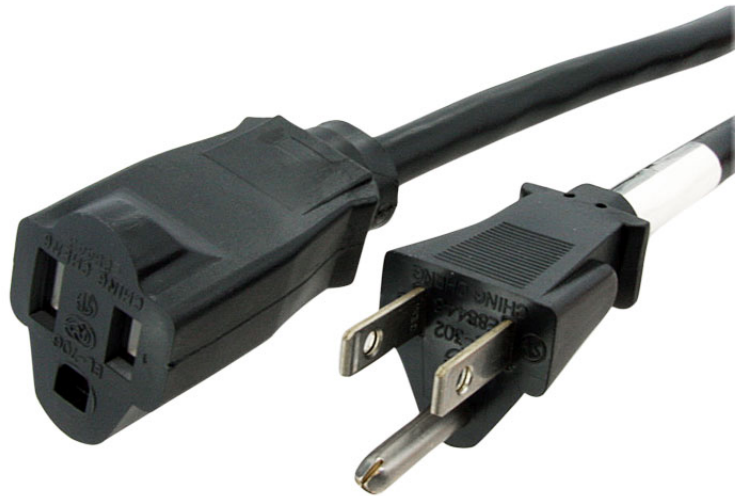

## 6ft Power Cord Extension - NEMA 5-15R to NEMA 5-15P

StarTech ID: PAC1016

This 6ft computer power cord extension cable extends your existing power connection by 6ft, enabling you to use the PC or other powered device a a greater distance from the power source/outlet.

### Applications and Solutions

- Extend an existing power cord by an additional 6ft
- StarTech.com's computer power cord extension cable saves space and conveniently connects large power adapters so you can maximize all your power/surge strip outlets

## Features

- One NEMA 5-15 plug and one NEMA 5-15 Receptacle rated to carry 125V at 15A

## Technical Specifications

- Warranty: Lifetime warranty
- Connector A: 1 - North America (125V/15A; NEMA 5-15; 3 conductor) Power Receptacle
- Connector B: 1 - North America (125V/15A; NEMA 5-15; 3 conductor) Power Plug
- Color: Black
- Cable Jacket Type: PVC - Polyvinyl Chloride
- Product Length: 72.02 in [1829.27 mm]
- Maximum Cable Length: 72.02 in [1829.27 mm]
- Number of Conductors: 3
- Carton Quantity: 100
- Shipping (Package) Weight: 0.57 lb [0.26 kg]
- Wire Gauge: 16 AWG
- General Specifications: SJT