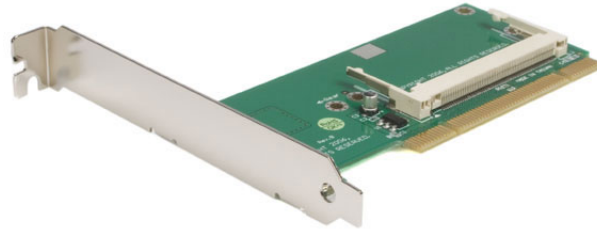

## **PCI to Mini PCI Adapter Card**

*StarTech ID: PCI2MPCIB*

This PCI to Mini PCI Adapter Card lets you install Mini PCI cards (WIFI/Wireless network, Fast Ethernet etc.) in a standard PCI slot on your desktop computer, saving the cost of duplicate purchases and allowing convenient swapability.

The adapter card features a 3.3V regulator that allows the card to be installed in any kind of PCI or PCI-X slot. Plus, the Mini PCI adapter card includes a metal bracket for convenient mounting within the computer.

## Features

- Enable your PC to use Type III MiniPCI cards like Wireless LAN
- Supports MiniPCI type III slots
- Use any MiniPCI cards in a standard PCI slot
- Supports both PCI and PCI X slots (3.3v/5v)