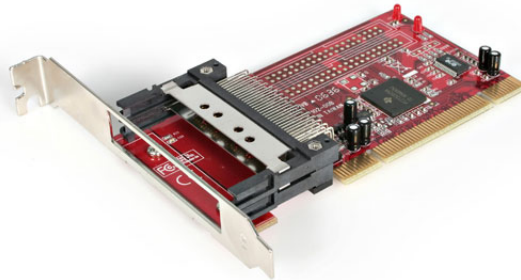

2 Port PCI to CardBus PCMCIA Adapter Card - Dual Profile

StarTech ID: PCI2PCMCIA2

This 2 port PCI to CardBus PCMCIA Adapter Card lets you use your laptop PC cards (CardBus/PCMCIA) on a desktop computer.

Connecting to the host computer through simple installation in a PCI slot, the CardBus/PCMCIA to PCI Adapter Card integrates seamlessly with Windows operating systems with no loss of performance or features compared to conventional (laptop) installation.

The adapter card supports both the 16-bit PCMCIA and 32-bit CardBus standards, providing broad compatibility with your laptop adapter cards to ensure maximum convenience.

Applications and Solutions

- Connect external hard drives, printers, PDAs, webcams, digital cameras, scanners, CD-R/RWs, Zip® drives, memory card readers, as well as many other peripherals to both your laptop and desktop systems
- Connect USB 2.0, IEEE-1394 FireWire, RS-232 Serial, LAN/Network, Serial ATA, modem laptop cards as well as other laptop cards to your desktop computer

Features

- Easy plug-and-play installation
- Fits into a standard and low profile slot. Low profile bracket included
- PC Card Standard Release 8.0 Specification compliant
- PCI Specification Revision 2.2 compliant
- Supports 16-bit (PCMCIA 2.1/JEIDA 4.2) and 32-bit (CardBus) PC cards with 3.3v/5v operation