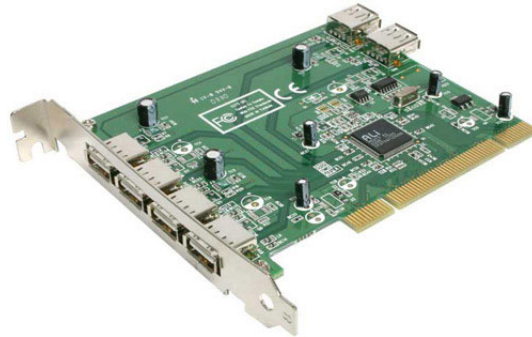

Value 6 Port PCI USB 2.0 Adapter Card

StarTech ID: PCI625USB2I

This PCI-based High Speed USB 2.0 Adapter Card adds six USB 2.0 'A' Female ports (2 internal, 4 external) to your PCI-capable PC.

Supported by popular operating systems including Windows 98SE/ME/2000/XP/Vista, the PCI USB 2.0 card is a versatile solution that lets you add USB 2.0 connections without having to upgrade the system motherboard.

An all-in-one solution, the PCI USB card supports USB 2.0 device connections for full data transfer speeds of up to 480Mbps, and is backward compatible with USB 1.1 devices (max. transfer rate 12Mbps), allowing you to connect any USB device to the computer without having to worry about compatibility issues.

Features

- 40 times faster than USB 1.1
- Backward compatible with USB version 1.1
- Compliant with PCI specification 2.2
- Connect up to 127 devices by cascading multiple hubs
- Easy plug and play installation

Technical Specifications

- Warranty: Lifetime warranty
- Bus Type: PCI / PCI-X (5 / 3.3V)
- Chipset ID: ALI M5273 A1
- External Ports: 4 - USB A Female
- Product Height: 3.74 in [9.5 cm]
- Internal Ports: 2 - USB A Female
- Product Length: 4.72 in [12 cm]
- Maximum Data Transfer Rate: 480000000 Mbits/Sec
- Carton Quantity: 50
- Industry Standards: PCI 2.2
- Industry Standards: Power Management 1.1
- Industry Standards: EHCI 2.0
- Industry Standards: OHCI 1.1
- Shipping (Package) Weight: 0.49 lb [0.22 kg]
- Microsoft WHQL Certified: Yes
- Minimum Processor Requirements: PC - Intel Pentium 2 at 400MHz or faster, Intel Celeron at 900MHz or faster, AMD Athlon of any speed