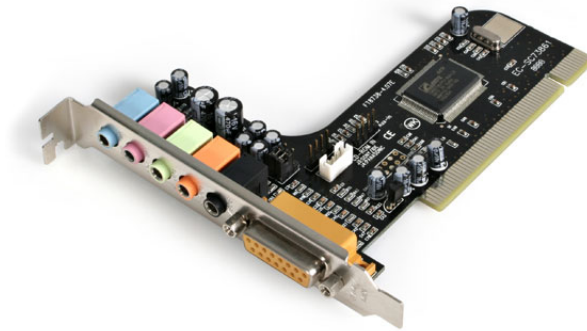

5 Channel PCI Sound Adapter Card with AC97 3D Audio Effects

StarTech ID: PCISOUND5CH

This 5 Channel PCI Sound Card offers a cost-effective multimedia solution, delivering high quality 5.1 channel audio that's ideal for gaming, HTPC applications or any surround sound configuration.

Providing true Full-Duplex playback/capture with different sampling rates (up to 48KHz stereo), the PCI sound card supports simultaneous recording and playback, and features a GAME/MIDI port that lets you use a Serial joystick or other gaming device.

This high quality PCI Sound Card is backed by StarTech.com's Lifetime Warranty and free lifetime technical support.

Applications and Solutions

- Compatible with all of today's demanding multimedia applications to provide 5.1 channels of surround sound
- PCISOUND5CH will turn your PC into a multimedia machine. Play games, movies, and music like you've never heard it before

Features

- Supports 5.1 channel surround sound for all your favorite applications.
- Supports Full-Duplex operation for simultaneous recording and playback
- True Full-Duplex playback/capture with different sampling rate up to 48KHz stereo
- Legacy Audio SBPro compatible and DOS support
- Maintains clear audio signals for excellent performance