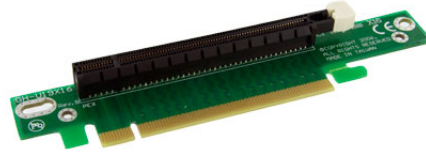

## PCI Express Riser Card - x16 Left Slot Adapter for 1U/2U Servers

StarTech ID: PEX16RISER

This x16 PCI Express Riser Card lets you install a full-sized PCI Express card in a 1U or 2U server case, eliminating the expense of purchasing small form factor PCIe cards.

### Applications and Solutions

- Connects directly into the computer motherboard and provides a 90 degree angle extension for PCI Express 16x Bus.
- Ideal for small for 1U and 2U server cases.
- Installing a x16 PCIe Graphics card into a slim or SFF computer case

## Features

- 1U/2U chassis supported
- Easy to use and install
- Saves space and allows for larger cards to be used
- Supports 16-lane (16x) 2.5Gbps PCI Express

## Technical Specifications

- Warranty: 1 Year warranty
- Color: Green
- Connector Types: 2 - PCI Express x16
- Product Height: 15
- Product Length: 158
- Carton Quantity: 100
- Shipping (Package) Weight: 0.2 lb [0.09 kg]
- Product Weight: 0.92 oz [26 g]
- Product Width: 32