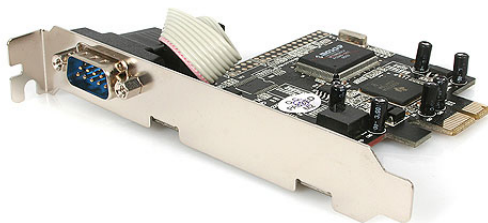

1 Port PCI Express DB9 Serial Card 16550 UART

StarTech ID: PEX1S550

This 2 port PCI Express Serial Card offers two 16550 UART channels/ports for connecting any new or legacy serial peripheral, with data transfer rates of up to 230.4kbps.

A cost-effective solution for connecting serial modems, POS devices, printers, ISDN terminal adapters and more, the PCI Express serial card supports Windows® Vista, XP, ME, 2000, 98, 95 and NT4 operating systems, and offers IRQ sharing and a PCI plug and play interface to guarantee convenient, hassle-free serial device connections.

Features

- 16 byte FIFO buffer ensures fast data transfer while multitasking
- IRQ sharing saves resources and eliminates conflicts
- Supports the RS-232 serial interface

Technical Specifications

- Warranty: Lifetime warranty
- Bus Type: PCI Express
- Chipset ID: NetMos NM9820CV
- Connector Types: 1 - DB9 Male
- Product Height: 4.72 in [120 mm]
- Product Length: 3.62 in [92 mm]
- Number of Ports: 1
- Carton Quantity: 48
- Shipping (Package) Weight: 0.33 lb [0.15 kg]
- Product Weight: 3.18 oz [90 g]
- Product Width: 0.83 in [21 mm]
- System Requirements: Pentium class computer with an available PCI Express Slot
- OS Compatibility: DOS, Windows 95/ 98SE/ 2000/ XP(32/64bit)/ Server 2003(32/64bit)/ Vista(32/64bit)/ 7(32/64bit)/ Server 2008 R2, Linux, and Mac OS 10.4.x and up
Windows XP Embedded/ POS Ready 2009/ Embedded System 2009 OS