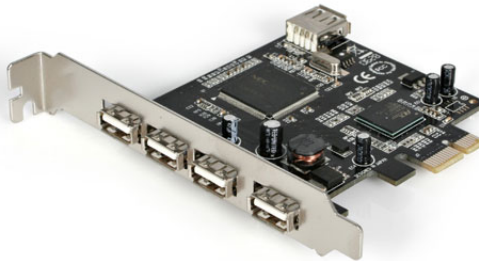

## 5 Port PCI Express USB 2.0 Adapter Card

StarTech ID: PEX400USB2

This 5 Port PCI Express USB 2.0 Adapter Card lets you connect up to five USB 2.0 peripherals (4 external and shared 1 internal) to your computer, with support for high speed USB data transfer rates of up to 480 Mbps.

Plus, the PCI Express USB card is backward compatible with USB 1.1, so you can continue using your older USB peripherals.

Featuring easy plug and play installation, this adapter card provides convenient, hassle-free connections without having to reboot the host computer.

## Features

- Provides four external USB 2.0 ports and one shared internal port
- Fully compliant with USB 2.0 specifications, with transfer rates up to 480 Mbps
- Backwards compatible with USB 1.0/1.1 devices
- Supports up to 127 USB devices per port (requires additional USB hubs)
- Plug-and-Play and Hot-Swap compatible