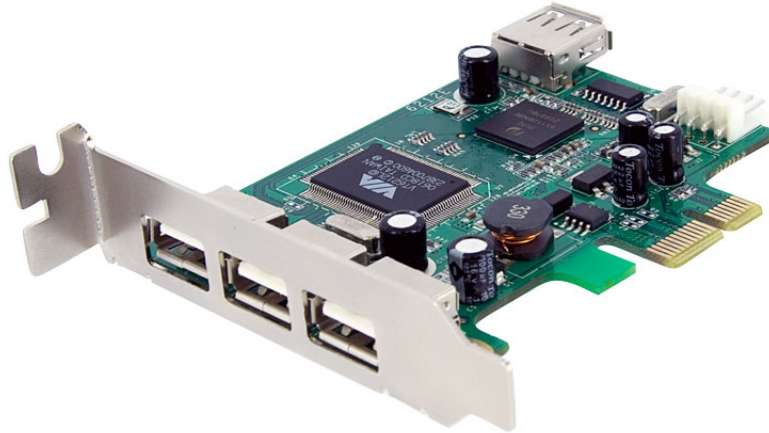

4 Port PCI Express Low Profile High Speed USB Card

StarTech ID: PEXUSB4DP

The PEXUSB4DP is a low profile 4 port USB card designed for versatility and performance.

Providing simple system expansion for added peripheral connections, this PCI Express USB card adds 3 external USB 2.0 slots and 1 internal USB 2.0 slot, with support for high speed USB 2.0 data transfer rates of up to 480 Mbps, and includes WHQL certified drivers and easy plug and play installation.

Capable of adapting to virtually any PC case form factor, the low profile USB card includes a standard profile bracket for installation in full form factor cases.

Applications and Solutions

- Add USB 2.0 connectivity to any PCIe based desktop, workstation or server
- Expand on a computers USB 2.0 capabilities with 4 additional ports for more USB device connections

- Add an internal USB port to connect internal or front-bay mounted USB devices
- Connect additional external hard drives, CD/DVD drives, MP3 players, printers, scanners, webcams, game controllers, digital cameras, etc. to a computer system

Features

- 3 external and 1 internal USB 2.0 port
- High Speed USB 2.0 compliant, with transfer rates up to 480Mbps
- Backward compatible with USB 1.0/1.1 devices
- Provide up to 500mA of power per port with dedicated power input
- Plug-and-Play compatible
- Includes a full profile installation bracket