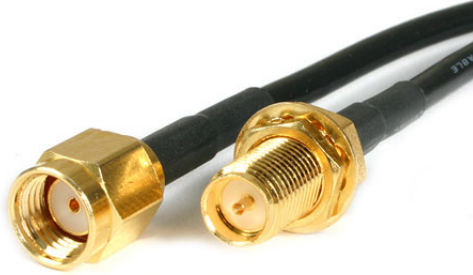

10 ft RP-SMA to SMA Wireless Antenna Adapter Cable - M/F
StarTech ID: RPSMA10MF

This 10ft RP-SMA to SMA adapter Cable (M/F) lets you extend wireless antenna range without compromising on performance, by extending the cable length of any antenna or wireless device that uses a RP-SMA connector.

The RP-SMA/SMA adapter features high quality construction that ensures flexibility without reducing performance, allowing wireless antenna installation anywhere it's needed.

Applications and Solutions

- Conversion adapter cable for Wireless Devices with RP-SMA antenna connectors
- Designed to work with wireless networking devices using RP-SMA connectors

Features

- Low loss at 2.4 GHz frequency range
- Optimized for use with StarTech.com's networking devices and wireless antennas

Technical Specifications

- Warranty: Lifetime
- Cable Length: 10 ft [3.05 m]
- Product Length: 10 ft [3.05 m]
- Carton Quantity: 200
- Shipping (Package) Weight: 0.13 lb [0.06 kg]