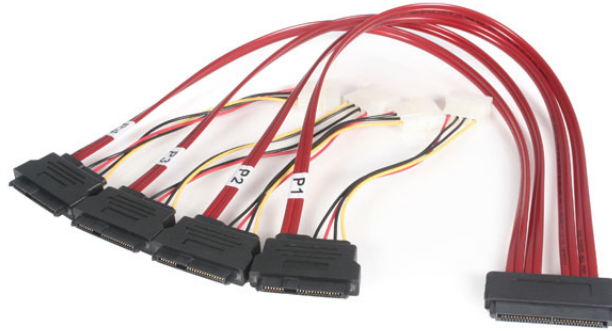

50cm Serial Attached SCSI SAS Cable - SFF-8484 to SFF-8482

StarTech ID: SAS8482P50

This SFF-8484 to SFF-8482 SAS cable features a high quality design and is backed by StarTech.com's Lifetime Warranty.

Also Compatible with:

- Dell Precision Workstation T3400
- Dell Precision Workstation T5400
- Dell Precision Workstation T7400

Features

- Compatible with: Dell Precision Workstation T3400 T5400 T7400

Technical Specifications

- Warranty: Lifetime warranty
- Carton Quantity: 50
- Shipping (Package) Weight: 0.31 lb [0.14 kg]
- Connectors:
- Color: Red
- Connector P0: SAS 4i cable receptacle with gold plating
- Connector P1 - P4: 29 pin internal connector
- Connector P5 - P8: 4 pin power male connector
- Power Cable: UL 1007 22AWG 80°C 300V
- Conductor: 26 AWG solid silver plated CU on pairs 1/2
- Insulation: Cellular polyolefin
- Shield: Four 28 AWG solid drain wires on pairs 1/2 and wrapped with aluminum polyester tape.
- Over Jacket: PVC semi-transparent