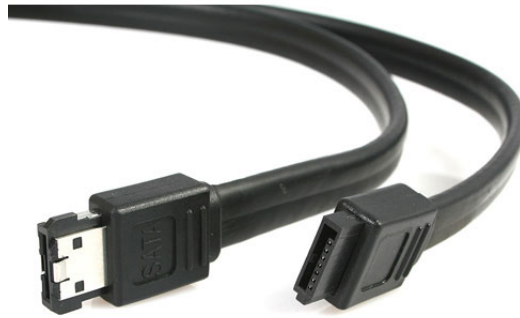

6 ft Shielded eSATA to SATA Cable

StarTech ID: SATA2ESATA6

This 6ft Shielded eSATA to SATA Cable features one eSATA connector and one standard SATA connector, allowing you to connect external drives (with eSATA connector) to a regular Serial ATA data connector.

Backed by StarTech.com's Lifetime Warranty.

Features

- Compliant with Serial ATA III Specifications
- Supports data transfers of up to 6Gbps

Technical Specifications

- Warranty: Lifetime warranty
- Color: Black
- Carton Quantity: 100
- Shipping (Package) Weight: 0.29 lb [0.13 kg]
- Cable Length: 6 ft [1.83 m]
- Type and Rate: SATA 6 Gbit/s (SATA III)
- Cable Jacket Type: PVC - Polyvinyl Chloride
- Connector Style: Straight
- Connector A: 1 - 7 pin SATA Data Receptacle
- Connector B: 1 - ESATA Data 7 Pin Receptacle