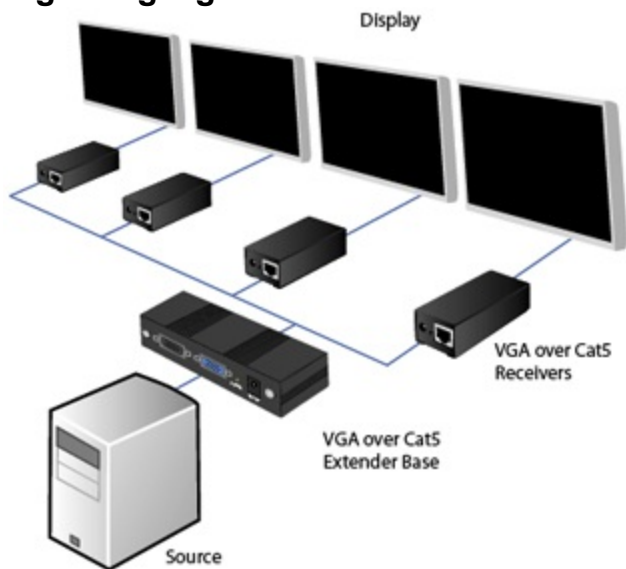

Digital Signage