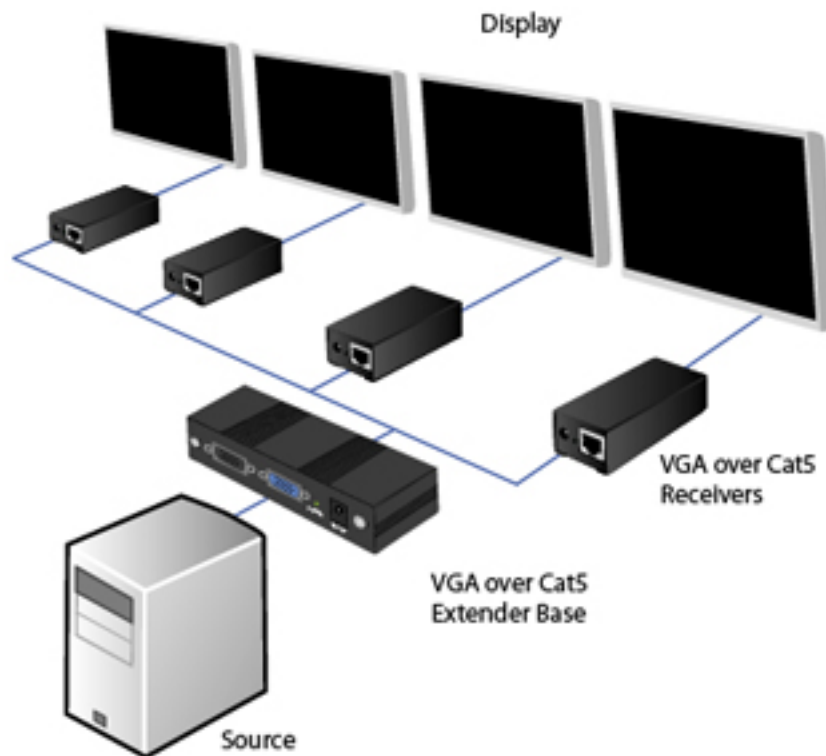

## VGA Video Extender Remote Receiver over Cat 5 (UTPE Series)

StarTech ID: STUTPRXL

This VGA Video over Cat5 Extender Remote Receiver can be installed with StarTech.com's 4 port Cat5 over VGA extender (ST124UTPE), 8 port VGA over Cat5 extender transmitter (ST128UTPE) or the wall-plate transmitter (STUTPTXWAL) allowing remote monitors to be connected up to 300m (950ft) away from the source. Plus, for ease of installation the STUTPRXL includes the mounting bracket for installation onto back of displays, mounts, and walls.

### Applications and Solutions

- Use digital signage to catch the attention of your audience and deliver up to date content the way you want it to be seen and heard.
- Place the display in a convenient viewing area, while the system equipment is placed elsewhere in a clean and secure environment
- Ideal for digital signage applications in financial, educational, and business sectors

## Features

- Includes mounting bracket for installation onto back of displays, mounts, and walls
- Maximum Distance up to 950ft / 300m
- Supports a maximum resolution of 1920x1200 (resolution varies by distance)
- Works with ST124UTPE and ST128UTPE UTPE Series Transmitters

- Power Adapter Included: Yes
- Power Adapter - Amperage: 600mA
- Power Adapter - DC Voltage: 12V DC
- Carton Quantity: 50
- Shipping (Package) Weight: 1.1 lb [0.5 kg]
- Distance / Resolution: 50m (150ft) / 1920x1200