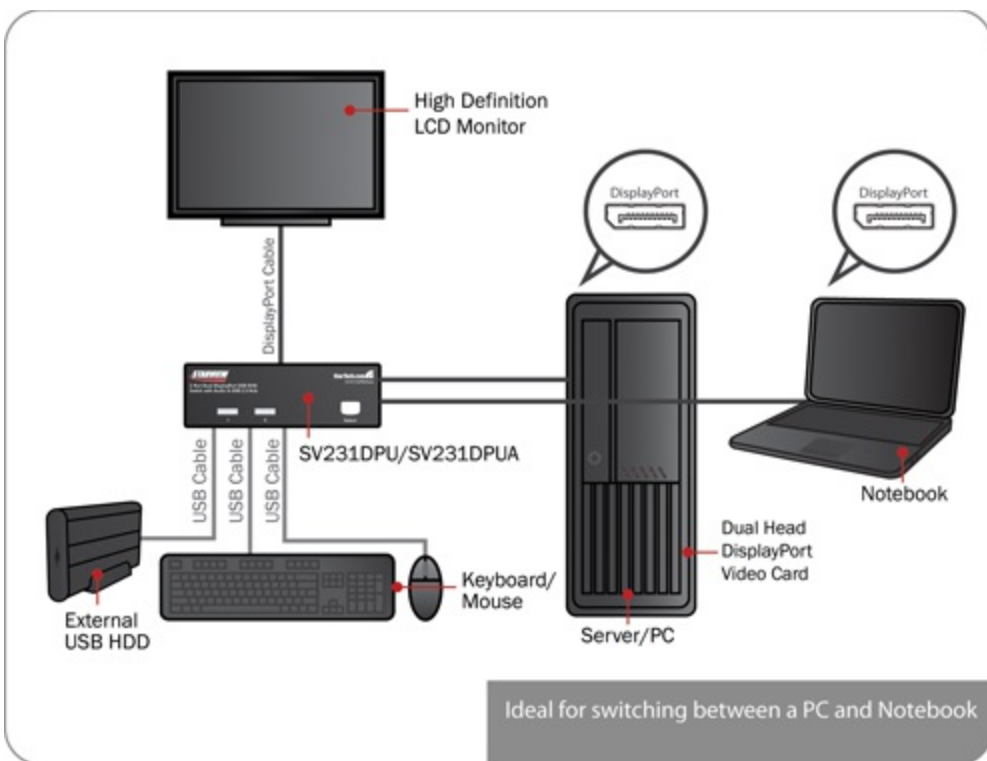

The SV231DPU DisplayPort KVM switch is backed by our 3-year warranty and free lifetime technical support, guaranteeing dependable, long-lasting performance.