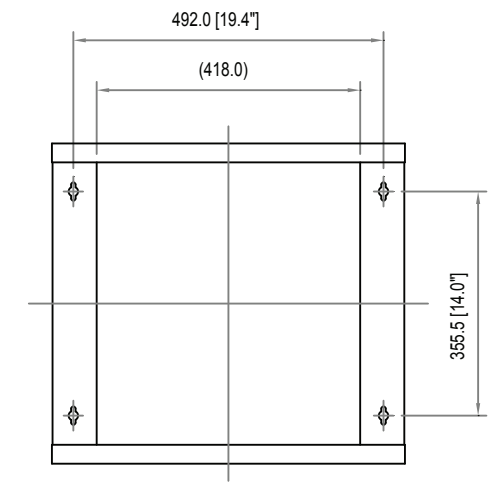

# 10U 19in Wall Mounted Server Rack Cabinet

CAB1019WALL

Front View

EIA

Side View

Rear View