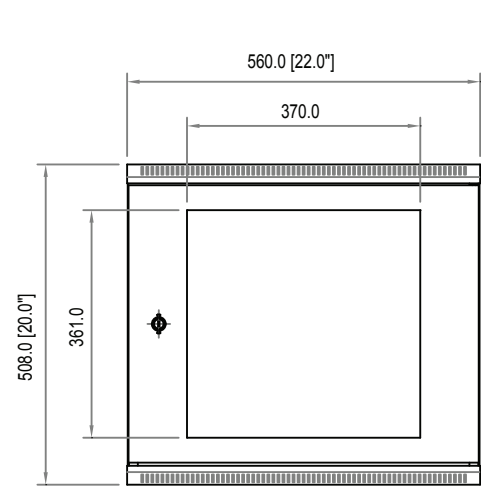

# 10U 19in Wall Mounted Server Rack Cabinet

CAB1019WALL

Front View

EIA

Side View

Rear View