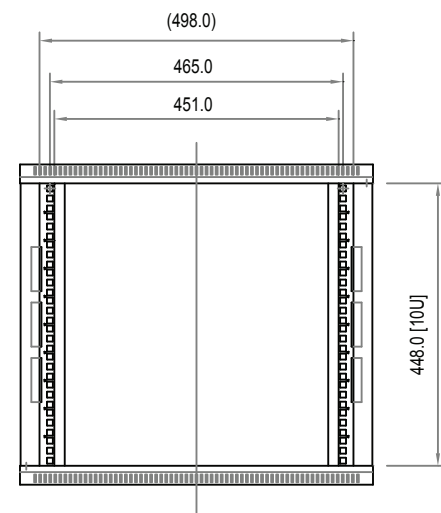

# 10U 19in Wall Mounted Server Rack Cabinet

CAB1019WALL

Front View

EIA

Side View

Rear View