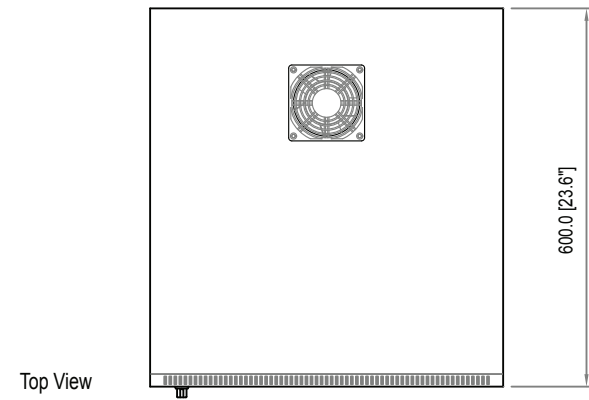

# 10U 19in Wall Mounted Server Rack Cabinet

CAB1019WALL

Front View

EIA

Side View

Rear View