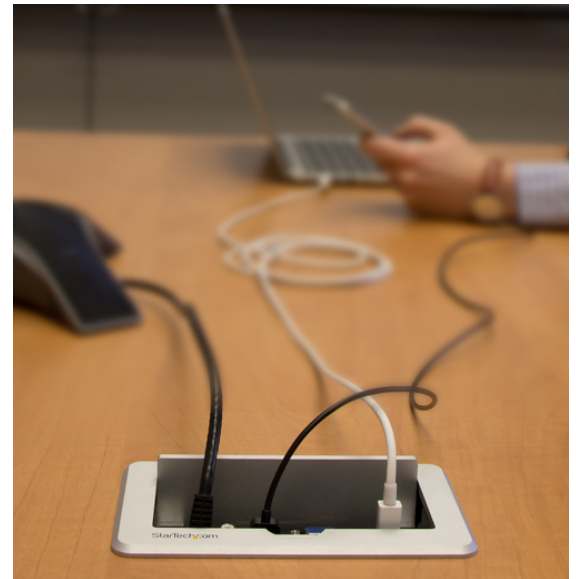

Conference Table Box for AV Connectivity

Product ID: BOX4HDECP

This connectivity box for conference tables features a concealed, in-table design that lets you connect a VGA, Mini DisplayPort, HDMI or composite video source device to an HDMI display or projector. When the video switch isn't in use, you can simply slide the stylish cover panel over the connectors, hiding them inside the table or podium surface.

Convenient accessibility

Presenters can conveniently share content from their own device with the table top switch automatically converting any attached audio/video source device into a single HDMI output. The switch box also offers stylish integration into your modern boardroom or classroom with a discreet hideaway panel. For added convenience the BOX4HDECP features a USB charging port to charge your mobile device and an Ethernet pass-through port for Internet connectivity in boardrooms where Wi-Fi® is not available.

Collaborate easily

The A/V switch makes your large display accessible to any presenter's video source device, by installing directly into the surface of your table or podium, and automatically outputs the most recently connected video source. Plus, support for high-definition video resolutions up to 1920x1080 (1080p) ensures that the quality of your presentation is maintained.

The BOX4HDECP is backed by a StarTech.com 2-year warranty, and free lifetime technical support.

Certifications, Reports and Compatibility

Applications

- Build directly into a boardroom table for video presentations and video conferencing
- Build into a podium, for live presentation control
- Connect your device to a projector or large display and switch from one computer to another, or to a mobile device automatically, to collaborate during a boardroom meeting
- Use in a boardroom or classroom where a projector or display may not have the required connectivity ports
- Hide your unsightly cables and switch box by building directly into your table or podium