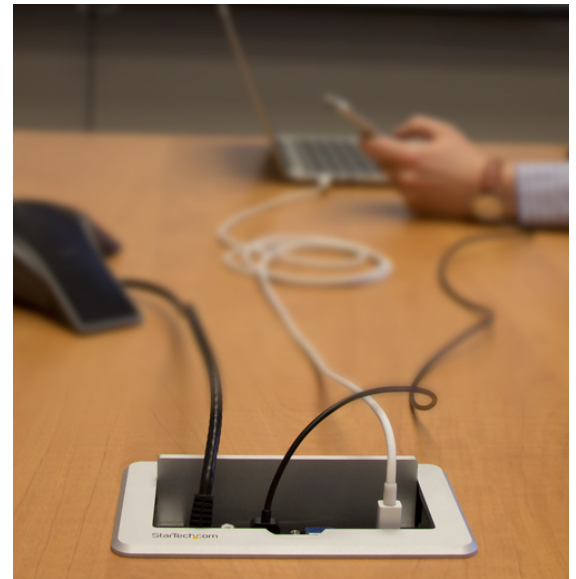

## Conference Table Box for AV Connectivity

Product ID: BOX4HDECP

This connectivity box for conference tables features a concealed, in-table design that lets you connect a VGA, Mini DisplayPort, HDMI or composite video source device to an HDMI display or projector. When the video switch isn't in use, you can simply slide the stylish cover panel over the connectors, hiding them inside the table or podium surface.

### Convenient accessibility

Presenters can conveniently share content from their own device with the table top switch automatically converting any attached audio/video source device into a single HDMI output. The switch box also offers stylish integration into your modern boardroom or classroom with a discreet hideaway panel. For added convenience the BOX4HDECP features a USB charging port to charge your mobile device and an Ethernet pass-through port for Internet connectivity in boardrooms where Wi-Fi® is not available.

## Collaborate easily

The A/V switch makes your large display accessible to any presenter's video source device, by installing directly into the surface of your table or podium, and automatically outputs the most recently connected video source. Plus, support for high-definition video resolutions up to 1920x1080 (1080p) ensures that the quality of your presentation is maintained.

### Applications

- Build directly into a boardroom table for video presentations and video conferencing
- Build into a podium, for live presentation control
- Connect your device to a projector or large display and switch from one computer to another, or to a mobile device automatically, to collaborate during a boardroom meeting
- Use in a boardroom or classroom where a projector or display may not have the required connectivity ports
- Hide your unsightly cables and switch box by building directly into your table or podium