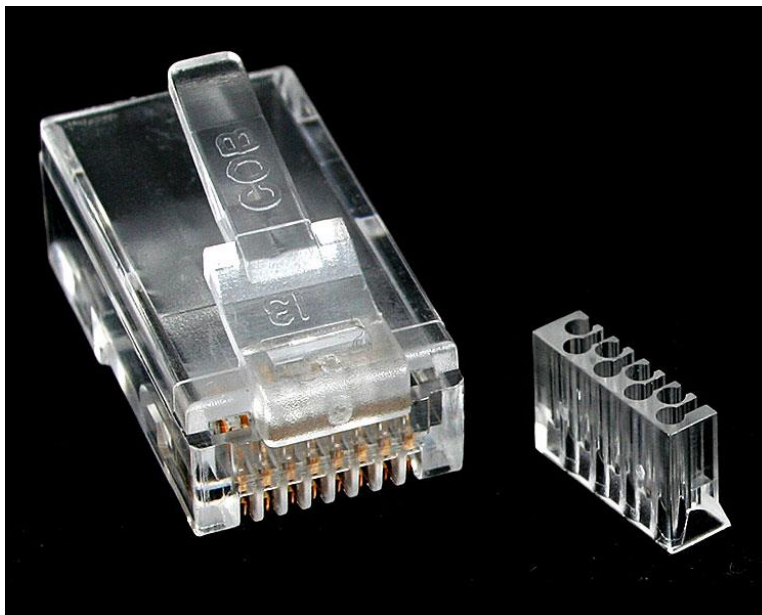

## Cat 6 RJ45 Modular Plug for Solid Wire - 50 Pack

Product ID: CRJ45C6SOL50

This Cat 6 RJ45 Modular Plug can be used with Cat 6 bulk cables, allowing you to easily terminate your Cat 6 cable to the exact length required.

### Applications

- Used with Cat 6 Bulk cables
- Securely terminates Category 6 Cables

### Features

- Allows you to easily terminate your Cat 6 cable to the exact length required
- Designed to fit all Cat 6 Patch Cables

	Warranty	2 Years
<b>Connector(s)</b>	Connector Type(s)	1 - RJ-45 Male
<b>Physical Characteristics</b>	Color	Clear
	Product Weight	2.2 oz [62 g]
<b>Packaging Information</b>	Package Quantity	50
	Shipping (Package) Weight	2.4 oz [67 g]
<b>What's in the Box</b>	Included in Package	1 - Cat 6 RJ45 Modular Plug for Solid Wire - 50 Pack