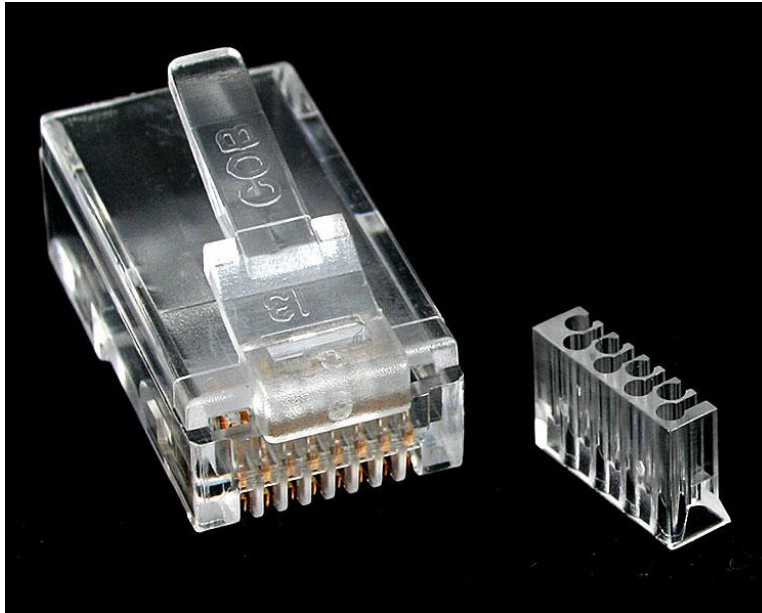

Cat 6 RJ45 Modular Plug for Solid Wire - 50 Pack

Product ID: CRJ45C6SOL50

This Cat 6 RJ45 Modular Plug can be used with Cat 6 bulk cables, allowing you to easily terminate your Cat 6 cable to the exact length required.

Certifications, Reports and Compatibility

Applications

- Used with Cat 6 Bulk cables
- Securely terminates Category 6 Cables

Features

- Allows you to easily terminate your Cat 6 cable to the exact length required
- Designed to fit all Cat 6 Patch Cables

	Warranty	2 Years
Connector(s)	Connector Type(s)	1 - RJ-45 Male
Physical Characteristics	Color	Clear
	Product Weight	1.8 oz [50.5 g]
Packaging Information	Package Quantity	50
	Shipping (Package) Weight	2 oz [55.5 g]
What's in the Box	Included in Package	1 - Cat 6 RJ45 Modular Plug for Solid Wire - 50 Pack