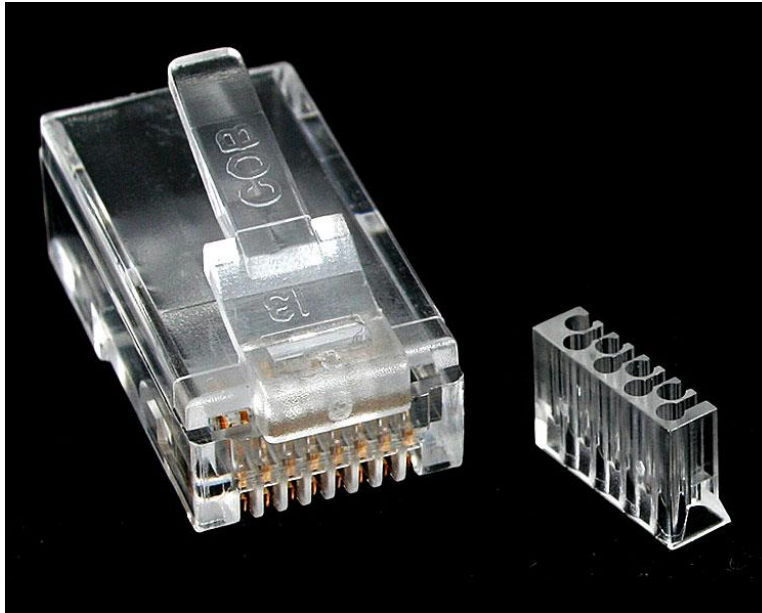

Cat 6 RJ45 Modular Plug for Solid Wire - 50 Pack

Product ID: CRJ45C6SOL50

This Cat 6 RJ45 Modular Plug can be used with Cat 6 bulk cables, allowing you to easily terminate your Cat 6 cable to the exact length required.

Certifications, Reports and Compatibility

Applications

- Used with Cat 6 Bulk cables
- Securely terminates Category 6 Cables

Features

- Allows you to easily terminate your Cat 6 cable to the exact length required
- Designed to fit all Cat 6 Patch Cables

	Warranty	2 Years
Connector(s)	Connector Type(s)	1 - RJ-45 Male
Physical Characteristics	Color	Clear
	Product Weight	2.2 oz [62 g]
Packaging Information	Package Quantity	50
	Shipping (Package) Weight	2.4 oz [67 g]
What's in the Box	Included in Package	1 - Cat 6 RJ45 Modular Plug for Solid Wire - 50 Pack