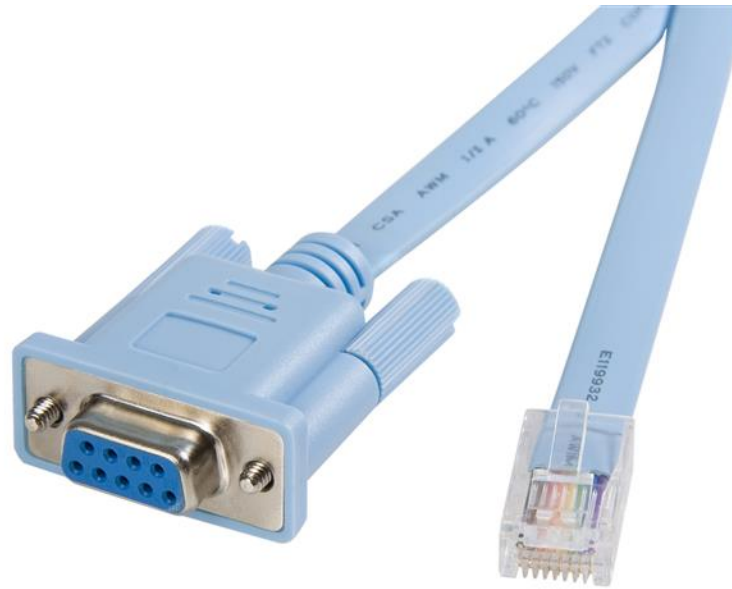

1,8m (6 ft) RJ45 to DB9 Cisco Console Management Router Cable - M/F

Product ID: DB9CONCABL6

The DB9CONCABL6 6ft Cisco Console Management Cable is designed as a replacement cable for use with several Cisco routers, including the 600, 800, 1600 and 1700 series.

StarTech.com's Cisco Console Management cable is Equivalent to Cisco Part No. CAB-CONSOLE-RJ45 and AIR-CONCAB1200 Console Cable for 1130AG, 1200, 1230AG, and 1240 Platforms.

Certifications, Reports and Compatibility

Applications

- Connect to your Cisco device (switch, router, firewall, etc.) from your PC or laptop, for reprogramming and updating your Cisco equipment

Features

- 1x RJ-45 male connector
- 1x DB-9 female connector
- Compatible with Cisco equipment

Hardware	Warranty	Lifetime
	Cable Jacket Type	PVC - Polyvinyl Chloride
	Number of Conductors	8
Connector(s)	Connector A	1 - RJ-45 Male
	Connector B	1 - DB-9 (9 pin, D-Sub) Female
Physical Characteristics	Cable Length	6 ft [1.8 m]
	Color	Blue
	Product Height	0.6 in [1.6 cm]
	Product Length	6.1 ft [1.9 m]
	Product Width	1.3 in [33.4 mm]
	Weight of Product	3.1 oz [87 g]
	Wire Gauge	24 AWG
Packaging Information	Package Height	8.7 in [22 cm]
	Package Length	0 in [0.1 mm]
	Package Width	7.9 in [20 cm]
	Shipping (Package) Weight	3.2 oz [92 g]
What's in the Box	Included in Package	1 - 6 ft RJ45 to DB9 Cisco Console Management Router Cable - M/F