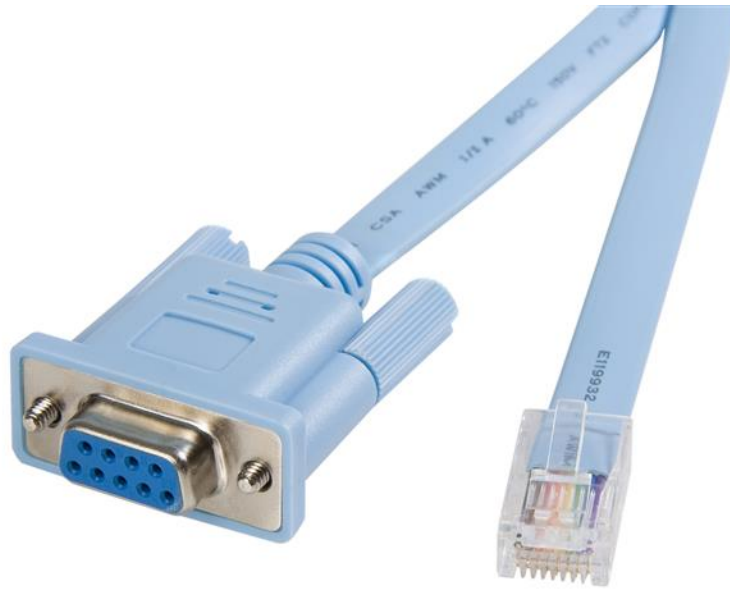

6 ft RJ45 to DB9 Cisco Console Management Router Cable - M/F

Product ID: DB9CONCABL6

The DB9CONCABL6 6ft Cisco Console Management Cable is designed as a replacement cable for use with several Cisco routers, including the 600, 800, 1600 and 1700 series.

StarTech.com's Cisco Console Management cable is Equivalent to Cisco Part No. CAB-CONSOLE-RJ45 and AIR-CONCAB1200 Console Cable for 1130AG, 1200, 1230AG, and 1240 Platforms.

Certifications, Reports and Compatibility

Applications

- Connect to your Cisco device (switch, router, firewall, etc.) from your PC or laptop, for reprogramming and updating your Cisco equipment

Features

- 1x RJ-45 male connector
- 1x DB-9 female connector
- Compatible with Cisco equipment

Hardware	Warranty	Lifetime
	Cable Jacket Type	PVC - Polyvinyl Chloride
	Number of Conductors	8
Connector(s)	Connector A	1 - RJ-45 Male
	Connector B	1 - DB-9 (9 pin, D-Sub) Female
Physical Characteristics	Cable Length	6 ft [1.8 m]
	Color	Blue
	Product Height	15.700
	Product Length	6.1 ft [1.9 m]
	Product Weight	3.1 oz [87 g]
	Product Width	33.400
	Wire Gauge	24 AWG
Packaging Information	Shipping (Package) Weight	3.2 oz [92 g]
What's in the Box	Included in Package	1 - 6 ft RJ45 to DB9 Cisco Console Management Router Cable - M/F