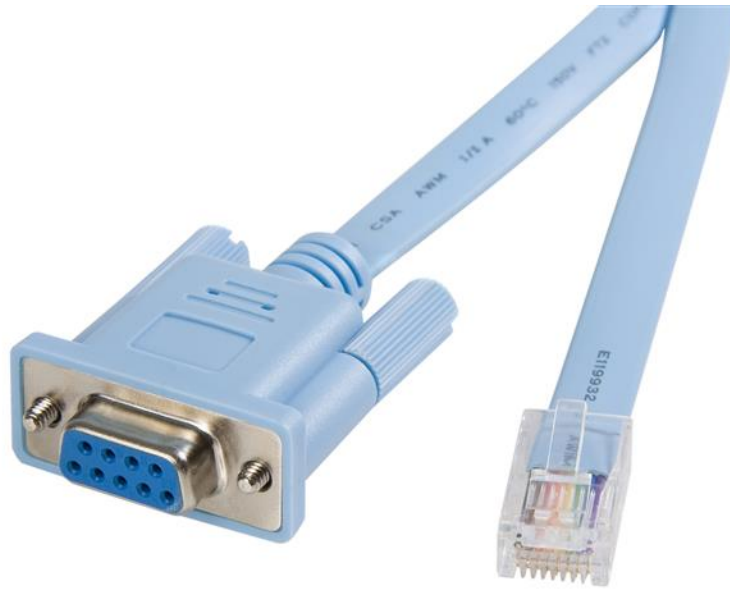

## 6 ft RJ45 to DB9 Cisco Console Management Router Cable - M/F

Product ID: DB9CONCABL6

The DB9CONCABL6 6ft Cisco Console Management Cable is designed as a replacement cable for use with several Cisco routers, including the 600, 800, 1600 and 1700 series.

StarTech.com's Cisco Console Management cable is Equivalent to Cisco Part No. CAB-CONSOLE-RJ45 and AIR-CONCAB1200 Console Cable for 1130AG, 1200, 1230AG, and 1240 Platforms.

### Features

- 1x RJ-45 male connector
- 1x DB-9 female connector
- Compatible with Cisco equipment

<b>Hardware</b>	Warranty	Lifetime
	Cable Jacket Type	PVC - Polyvinyl Chloride
	Number of Conductors	8
<b>Connector(s)</b>	Connector A	1 - RJ-45 Male
	Connector B	1 - DB-9 (9 pin, D-Sub) Female
<b>Physical Characteristics</b>	Cable Length	6 ft [1.8 m]
	Color	Blue
	Product Length	6 ft [1.8 m]
	Product Weight	3.1 oz [88 g]
	Wire Gauge	24 AWG
<b>Packaging Information</b>	Shipping (Package) Weight	3.4 oz [97 g]
<b>What's in the Box</b>	Included in Package	1 - 6 ft RJ45 to DB9 Cisco Console Management Router Cable - M/F