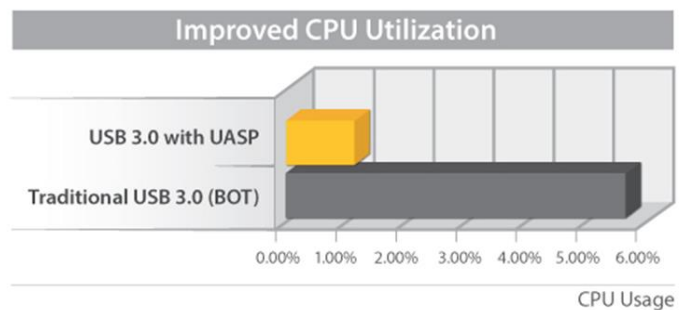

Improved Performance with UASP

UASP is supported in Windows® 8 and Server 2012. In testing UASP performed with up to a 70% faster read / 40% faster write speed over traditional USB 3.0 at peak performance.

At the same peak in testing, UASP also showed up to an 80% reduction in required processor resources.

Test results were obtained using an Intel® Ivy Bridge system, StarTech.com add-on USB 3.0 cards, a UASP-enabled StarTech.com enclosure, and a SATA III solid state drive.