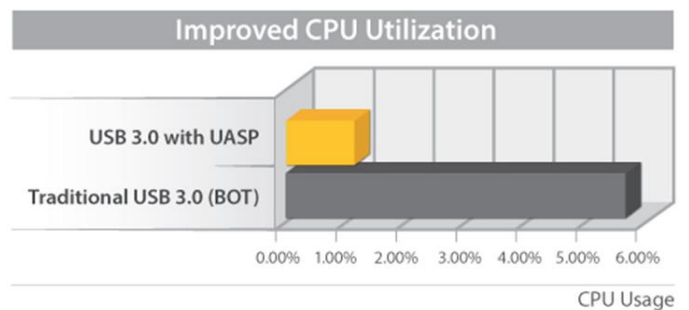

Improved Performance with UASP

UASP is supported in Windows® 8 and Server 2012. In testing UASP performed with up to a 70% faster read / 40% faster write speed over traditional USB 3.0 at peak performance.

At the same peak in testing, UASP also showed up to an 80% reduction in required processor resources.

Test results were obtained using an Intel® Ivy Bridge system, StarTech.com add-on USB 3.0 cards, a UASP-enabled StarTech.com enclosure, and a SATA III solid state drive.