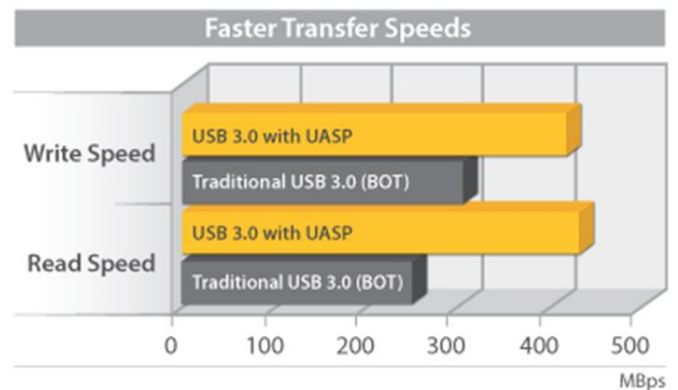

Improved Performance with UASP

UASP is supported in Windows® 8 and Server 2012. In testing UASP performed with up to a 70% faster read / 40% faster write speed over traditional USB 3.0 at peak performance.

At the same peak in testing, UASP also showed up to an 80% reduction in required processor resources.

Test results were obtained using an Intel® Ivy Bridge system, StarTech.com add-on USB 3.0 cards, a UASP-enabled StarTech.com enclosure, and a SATA III solid state drive.