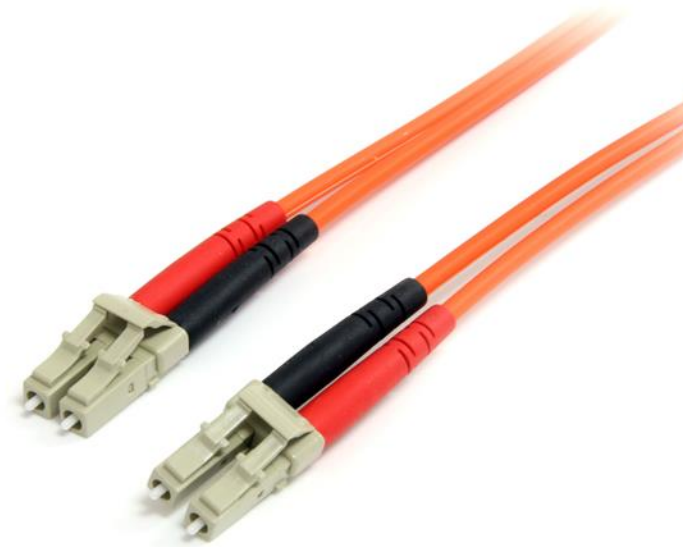

Fiber Optic Cable - Multimode Duplex 62.5/125 - LSZH - LC/LC - 1 m

Product ID: FIBLCLC1

The FIBLCLC1 1-meter (3.3ft) Multimode 62.5/125 Duplex Fiber Patch Cable is terminated at both ends with LC (male) connectors, to provide the necessary connection between fiber networking devices for high-speed, long distance networks.

This LC-LC patch cable is housed in a LSZH (Low-Smoke, Zero-Halogen) flame retardant jacket, to ensure minimal smoke, toxicity and corrosion when exposed to high sources of heat, in the event of a fire. Making it ideal for use in industrial settings, central offices and schools, as well as residential settings where building codes are a consideration.

To ensure optimum performance, our multimode fiber duplex cable is individually tested and certified to be within acceptable optical insertion loss limits for guaranteed compatibility and 100% reliability.