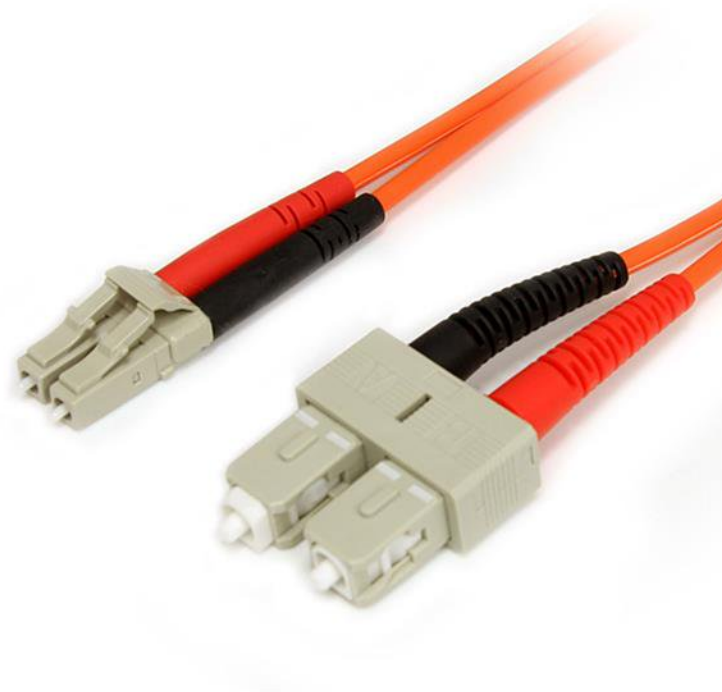

Fiber Optic Cable - Multimode Duplex 62.5/125 - LSZH - LC/SC - 2 m

Product ID: FIBLCSC2

The FIBLCSC2 2-meter (6.6ft) Multimode 62.5/125 Duplex Fiber Patch Cable is terminated with one LC (male) connector and one SC (male) connector, to provide the necessary connection between fiber networking devices for high-speed, long distance networks.

This LC-SC patch cable is housed in a LSZH (Low-Smoke, Zero-Halogen) flame retardant jacket, to ensure minimal smoke, toxicity and corrosion when exposed to high sources of heat, in the event of a fire. Making it ideal for use in industrial settings, central offices and schools, as well as residential settings where building codes are a consideration.

To ensure optimum performance, our multimode fiber duplex cable is individually tested and certified to be within acceptable optical insertion loss limits for guaranteed compatibility and 100% reliability.

Backed by Lifetime Warranty, our LC-SC Multimode Fiber Patch cable is guaranteed to provide long-lasting dependability, and top quality performance.

Certifications, Reports and Compatibility

Applications