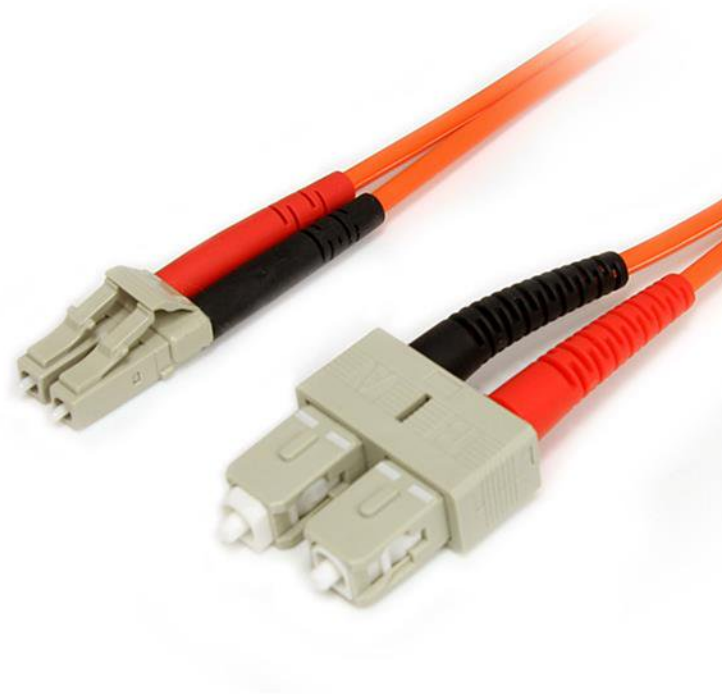

Fiber Optic Cable - Multimode Duplex 62.5/125 - LSZH - LC/SC - 3 m

Product ID: FIBLCSC3

The FIBLCSC3 3-meter (10ft) Multimode 62.5/125 Duplex Fiber Patch Cable is terminated with one LC (male) connector and one SC (male) connector, to provide the necessary connection between fiber networking devices for high-speed, long distance networks.

This LC-SC patch cable is housed in a LSZH (Low-Smoke, Zero-Halogen) flame retardant jacket, to ensure minimal smoke, toxicity and corrosion when exposed to high sources of heat, in the event of a fire. Making it ideal for use in industrial settings, central offices and schools, as well as residential settings where building codes are a consideration.

To ensure optimum performance, our multimode fiber duplex cable is individually tested and certified to be within acceptable optical insertion loss limits for guaranteed compatibility and 100% reliability.

Backed by Lifetime Warranty, our LC-SC Multimode Fiber Patch cable is guaranteed to provide long-lasting dependability, and top quality performance.

Certifications, Reports and Compatibility

Applications