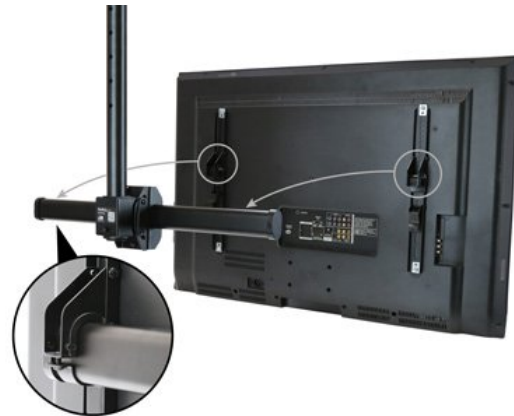

Flat-Screen TV Ceiling Mount - For 81 cm to 178 cm (32-70in.) LCD, LED or Plasma TVs

Product ID: FLATPNLCEIL

This ceiling TV mount supports VESA mount compatible TVs from 32" to 75" in size, with a weight capacity of up to 110 lb. (50 kg). It lets you save wall and floor space by hanging your flat-panel LCD, LED or plasma TV from the ceiling in a prominent area.

The ceiling mount is ideal for use in corporate boardrooms, lobbies, entrances, restaurants, bars and meeting places.

Adjustable Height

With a telescopic pole, the TV mount lets you suspend a display at your desired distance from the ceiling. This works well with a range of ceiling heights. The steel pole can extend from 42" to 61" (1060 to 1560 mm) , with a total lift (height extension) of 19.7" (500 mm).

Swivels to Suit Your Ceiling

The flat-screen ceiling mount accommodates a wide variety of ceiling types. You can swivel the TV to work with virtually any type of ceiling for level viewing, including sloped ceilings (up to 60 degrees), and pitched or horizontal (flat) ceilings.

Viewable from Any Direction

You can adjust your TV to create a comfortable viewing angle, by tilting it up to -25 degrees down towards your audience for optimum visibility. Plus, the full-motion mount lets you swivel your display around the pole + 180 / - 180 degrees, without using tools.