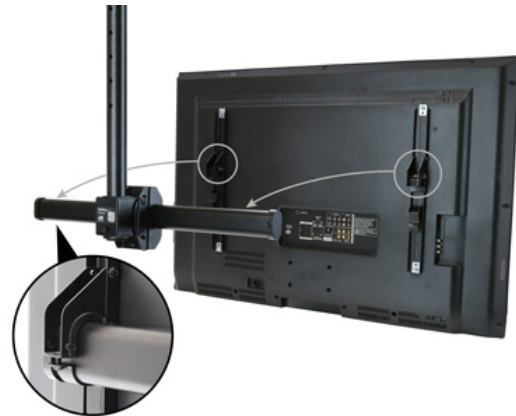

Ceiling TV Mount - 3.5' to 5' Pole

Product ID: FLATPNLCEIL

This ceiling TV mount supports VESA mount compatible TVs from 32" to 75" in size, with a weight capacity of up to 110 lb. (50 kg). It lets you save wall and floor space by hanging your flat-panel LCD, LED or plasma TV from the ceiling in a prominent area.

The ceiling mount is ideal for use in corporate boardrooms, lobbies, entrances, restaurants, bars and meeting places.

Adjustable Height

With a telescopic pole, the TV mount lets you suspend a display at your desired distance from the ceiling. This works well with a range of ceiling heights. The steel pole can extend from 42" to 61" (1060 to 1560 mm) , with a total lift (height extension) of 19.7" (500 mm).

Swivels to Suit Your Ceiling

The flat-screen ceiling mount accommodates a wide variety of ceiling types. You can swivel the TV to work with virtually any type of ceiling for level viewing, including sloped ceilings (up to 60 degrees), and pitched or horizontal (flat) ceilings.

Viewable from Any Direction

You can adjust your TV to create a comfortable viewing angle, by tilting it up to -25 degrees down towards your audience for optimum visibility. Plus, the full-motion mount lets you swivel your display around the pole + 180 / - 180 degrees, without using tools.