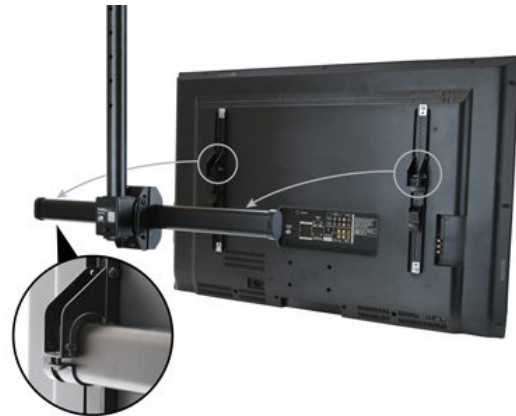

Ceiling TV Mount - 3.5' to 5' Pole

Product ID: FLATPNLCEIL

This ceiling TV mount supports VESA mount compatible TVs from 32" to 75" in size, with a weight capacity of up to 110 lb. (50 kg). It lets you save wall and floor space by hanging your flat-panel LCD, LED or plasma TV from the ceiling in a prominent area.

The ceiling mount is ideal for use in corporate boardrooms, lobbies, entrances, restaurants, bars and meeting places.

Adjustable Height

With a telescopic pole, the TV mount lets you suspend a display at your desired distance from the ceiling. This works well with a range of ceiling heights. The steel pole can extend from 42" to 61" (1060 to 1560 mm) , with a total lift (height extension) of 19.7" (500 mm).

Swivels to Suit Your Ceiling

The flat-screen ceiling mount accommodates a wide variety of ceiling types. You can swivel the TV to work with virtually any type of ceiling for level viewing, including sloped ceilings (up to 60 degrees), and pitched or horizontal (flat) ceilings.

Viewable from Any Direction

You can adjust your TV to create a comfortable viewing angle, by tilting it up to -25 degrees down towards your audience for optimum visibility. Plus, the full-motion mount lets you swivel your display around the pole + 180 / - 180 degrees, without using tools.