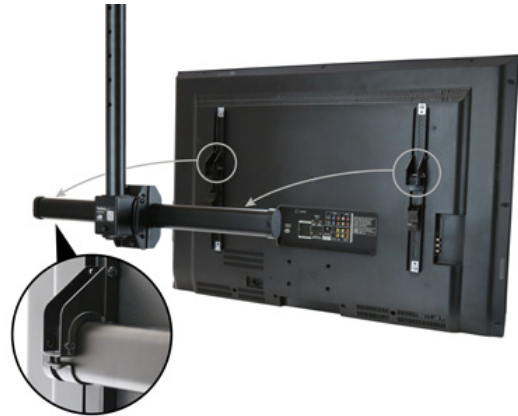

The heavy-duty steel TV ceiling mount is compatible with a wide selection of TVs, able to securely support a 32" to 75" display, with a weight capacity of up to 110 lb. (50 kg). To keep the cables concealed and organized, you simply run the cables through the cable management channel inside of the pole, exiting near the top.

Adjust the distance from the ceiling

With an adjustable pole length, the telescopic-style pole makes it easy to mount your display at the desired distance from the ceiling and works well with a range of ceiling heights. The robust steel pole can extend from a minimum of 22" to 35.8" (560 mm to 910 mm) at maximum length, with a total lift (height extension) of 13.7" (350 mm).

Swivel the ceiling TV mount to suit your ceiling type

The flat-screen TV ceiling mount is designed to accommodate a wide variety of ceiling types. The ceiling mount swivels, so you can adjust the mount to work with virtually any type of ceiling for level viewing, including sloped ceilings (up to 60°), and pitched or horizontal (flat) ceilings. The extension pole also swivels + 180° / - 180° for optimum viewing.

Adjust your display for the ideal viewing angle

You can adjust your flat-screen TV to create a comfortable viewing angle, by tilting it (up to -25°) down towards your audience for optimum visibility. The full-motion mount lets you tilt or swivel your display around the pole, without using tools. The ceiling mount also features a 360° pan, which makes it easy to set up for viewing from any direction you choose.