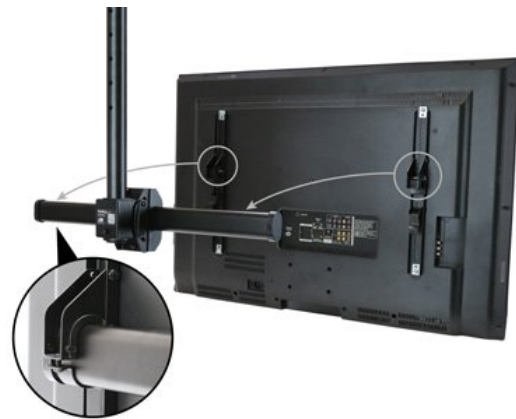

Ceiling TV Mount - 1.8' to 3' Short Pole

Product ID: FPCEILPTBSP

This ceiling TV mount supports VESA mount compatible TVs from 32" to 75" in size, with a weight capacity of up to 110 lb. (50 kg). It lets you save wall and floor space by hanging your flat-panel LCD, LED or plasma TV from the ceiling in a prominent area.

The ceiling mount is ideal for use in corporate boardrooms, lobbies, entrances, restaurants, bars and meeting places.

Adjustable Height

With a telescopic pole, the TV mount lets you suspend a display at your desired distance from the ceiling. This works well with a range of ceiling heights. The steel pole can extend from 22" to 33.5" (560 to 910 mm), with a total lift (height extension) of 13.7" (350 mm).

Swivels to Suit Your Ceiling

The flat-screen ceiling mount accommodates a wide variety of ceiling types. You can swivel the TV to work with virtually any type of ceiling for level viewing, including sloped ceilings (up to 60 degrees), and pitched or horizontal (flat) ceilings.

Viewable from Any Direction

You can adjust your TV to create a comfortable viewing angle, by tilting it up to -25 degrees down towards your audience for optimum visibility. Plus, the full-motion mount lets you swivel your display around the pole + 180 / - 180 degrees, without using tools.