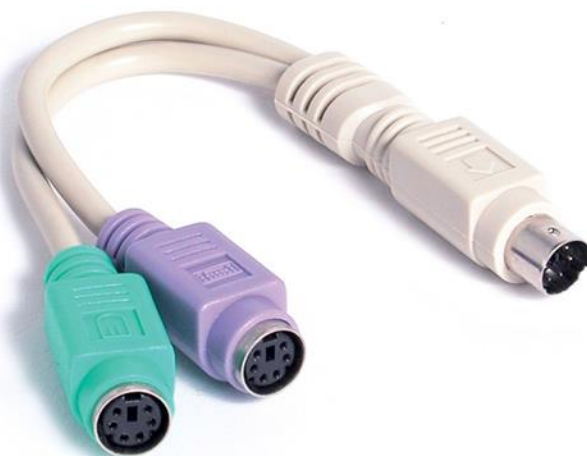

## 6in PS/2 Keyboard Mouse Splitter Cable Adapter

Product ID: KYC1MF

This 6in Keyboard/Mouse Splitter Cable turns a single PS/2 port into two PS/2 peripheral connections, allowing a PS/2 keyboard and mouse to be used using a single port on a PS/2-enabled laptop/desktop computer.

### Applications

- Allows external keyboard and mouse to be on a notebook computer

	Warranty	Lifetime
<b>Connector(en)</b>	Connector A	1 - PS/2 (6-polig, Mini-DIN) Mannelijk
	Connector B	2 - PS/2 (6-polig, Mini-DIN) Vrouwelijk
<b>Fysieke eigenschappen</b>	Kabellengte	6 in [152.4 mm]
	Kleur	Beige
	Lengte product	6 in [152.4 mm]
<b>Verpakkingsinformatie</b>	Verzendgewicht (verpakt)	0.1 lb [0 kg]
<b>Wat wordt er meegeleverd</b>	Meegeleverd	1 - 6 Inch IBM Keyboard Y Splitter Cable