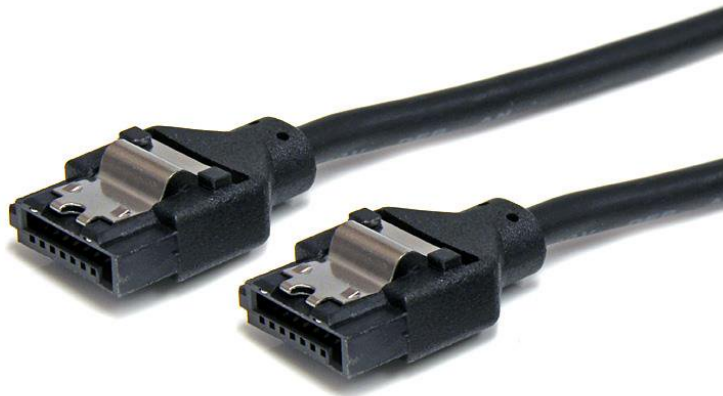

45cm (18in) Latching Round SATA Cable

Product ID: LSATARND18

The LSATARND18 18-inch latching round SATA cable is a high quality SATA 6Gbps cable that features a rounded design to help improve airflow inside a computer or server case by providing less resistance as air passes around the cable, in turn helping to ensure optimal cooling for optimized system performance.

This durable cable also features latching connectors, which lock when connected to a supporting (latchable) SATA port to, ensuring a snug, secured data connection every time to prevent accidental disconnects.

Features

- Round cable with straight latching connections
- Supports fast data transfer rates of up to 6 Gbps when used with SATA 3.0 compliant drives
- Compliant with SATA 6Gb/s Specifications

	Warranty	Lifetime
Hardware	Cable Jacket Type	PVC
Performance	Type and Rate	SATA III (6 Gbps)
Connector(s)	Connector A	1 - SATA (7 pin, Data) Latching Receptacle
	Connector B	1 - SATA (7 pin, Data) Latching Receptacle
Physical Characteristics	Cable Length	18 in [457.2 mm]
	Color	Black
	Connector Style	Latching
	Product Height	0.3 in [0.8 cm]
	Product Length	18 in [457.2 mm]
	Product Width	0.6 in [14 mm]
	Weight of Product	0.4 oz [11 g]
	Wire Gauge	30 AWG
Packaging Information	Package Height	0.4 in [10 mm]
	Package Length	8.9 in [22.5 cm]
	Package Quantity	1
	Package Width	4.9 in [12.5 cm]
	Shipping (Package) Weight	0.6 oz [16 g]
What's in the Box	Included in Package	1 - 18in Round Latching SATA Cable