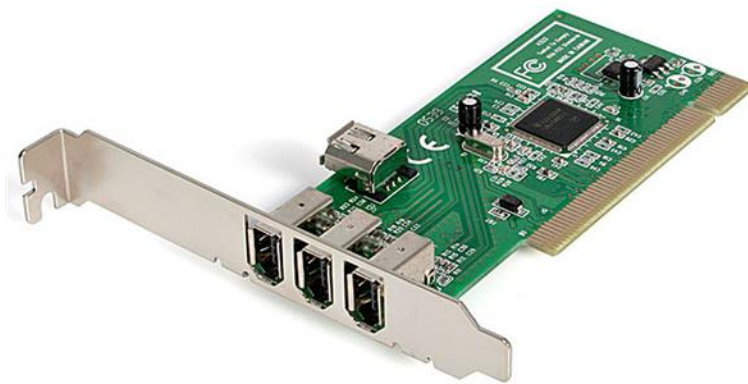

4 port PCI 1394a FireWire Adapter Card - 3 External 1 Internal

Product ID: PCI1394MP

This 4 Port (3 External/1 Internal) PCI 1394 FireWire Adapter Card lets you connect iPods, MP3 players, portable drives, digital camcorders and more to your desktop computer.

The FireWire adapter card supports hot-swapping, so you'll be able to plug, unplug, and swap your FireWire peripherals with ease.

Guaranteed to work with both PCs and Macs, the 4 port PCI FireWire Adapter Card is backed by StarTech.com's Lifetime Warranty and FREE LIFETIME tech support. Plus, the adapter provides both standard profile and low profile/half-height brackets for adapting to slimline or small form factor system applications.

Certifications, Reports and Compatibility

Applications

- Add a high-speed FireWire port to a full or small form factor desktop without any FireWire ports
- Connect a digital camera to a desktop with a PCI slot to download photos and video
- Connect an external FireWire hard drive or optical drive to a PCI-enabled system

Features

- 3 external, 1 shared internal FireWire400 port, with supported data transfer rates up to 400 Mbps
- Compliant with IEEE 1394a - 2000 as well as 1394-1995 standards
- Includes Low Profile installation bracket
- Plug-and-Play and hot-swap compatible