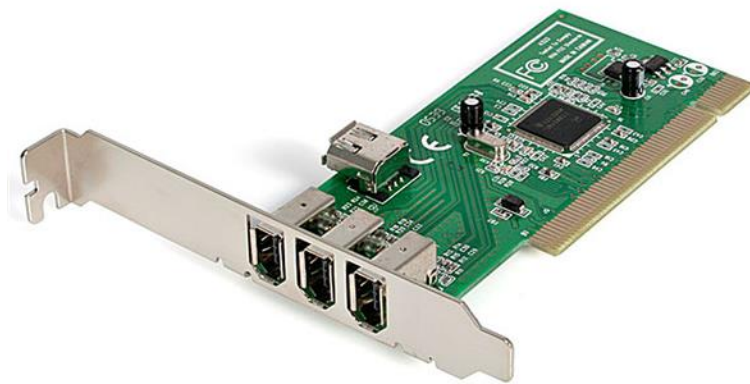

4 port PCI 1394a FireWire Adapter Card - 3 External 1 Internal

Product ID: PCI1394MP

This 4 Port (3 External/1 Internal) PCI 1394 FireWire Adapter Card lets you connect iPods, MP3 players, portable drives, digital camcorders and more to your desktop computer.

The FireWire adapter card supports hot-swapping, so you'll be able to plug, unplug, and swap your FireWire peripherals with ease.

Guaranteed to work with both PCs and Macs, the 4 port PCI FireWire Adapter Card is backed by StarTech.com's Lifetime Warranty and FREE LIFETIME tech support. Plus, the adapter provides both standard profile and low profile/half-height brackets for adapting to slimline or small form factor system applications.

Certifications, Reports and Compatibility

Applications

- Add a high-speed FireWire port to a full or small form factor desktop without any FireWire ports
- Connect a digital camera to a desktop with a PCI slot to download photos and video
- Connect an external FireWire hard drive or optical drive to a PCI-enabled system

Features

- 3 external, 1 shared internal FireWire400 port, with supported data transfer rates up to 400 Mbps
- Compliant with IEEE 1394a - 2000 as well as 1394-1995 standards
- Includes Low Profile installation bracket
- Plug-and-Play and hot-swap compatible