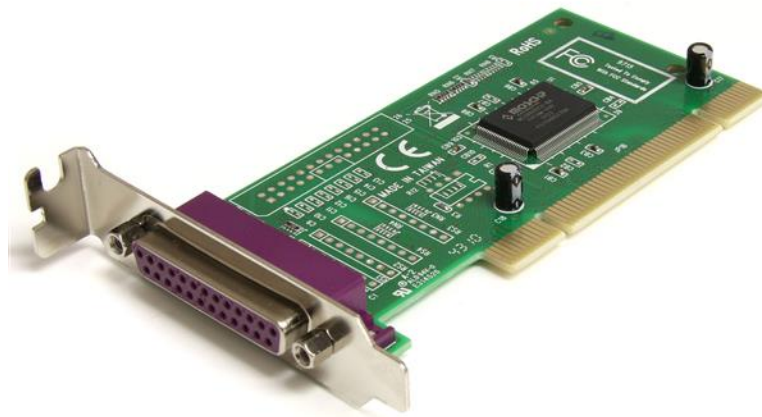

1 Port Low Profile PCI Parallel Adapter Card

Product ID: PCI1P_LP

The PCI1P_LP 1 Port Low Profile PCI Parallel Adapter Card adds one IEEE 1284 port to your small form factor PC, with data transfer speeds of up to 1.5 Mbps – up to 3 times faster than on-board parallel ports. The adapter card features a low profile design that is suited to small form factor computer cases, while including a full height bracket to adapt to any installation.

Installation is a breeze with plug and play support and drivers for Windows® 7, Vista, XP, ME, 2000, 98, 95, NT4, DOS® and Linux®. IRQ sharing and hot swapping capabilities guarantee convenient, hassle-free connections to any parallel peripheral.

Features

- Compatible with low profile systems
- Supports EPP, ECP, SPP and BPP
- IRQ sharing eliminates conflicts between multiple cards
- Data transfer rates of up to 1.5 Mbps
- Easy plug and play installation
- Installation scripts available for Linux RedHat 7.2, SuSE 7.3 and Mandrake 8.2

Hardware	Warranty	Lifetime
	Bus Type	PCI / PCI-X (5 / 3.3V)
	Card Type	Low Profile (SP bracket incl.)
	Chipset ID	ASIX - MCS9805CV
	Industry Standards	BPP
		ECP
		EPP
		PCI 2.1
		SPP
Interface	Parallel	
Port Style	Integrated on Card	
Ports	1	
Performance	Maximum Data Transfer Rate	1.5 Mbps
Connector(s)	Connector Type(s)	1 - PCI / PCI-X (Universal 3.3 & 5V, 32-bit) Male
	External Ports	1 - DB-25 (25 pin, D-Sub) Female
Software	OS Compatibility	Windows® DOS, 95, 98SE, ME, XP, Vista, 7, 8, 8.1, 10 Linux 3.5.x to 4.11.x <i>LTS Versions only</i>
Special Notes / Requirements	System and Cable Requirements	Unused PCI slot
Physical Characteristics	Product Height	2.2 in [55 mm]
	Product Length	4.7 in [120 mm]
	Product Weight	1.7 oz [49 g]
	Product Width	0.8 in [20 mm]
Packaging Information	Shipping (Package) Weight	4.7 oz [132 g]
What's in the Box	Included in Package	1 - Low Profile PCI Parallel Card
		1 - Standard profile bracket
		1 - Driver CD
		1 - Manual