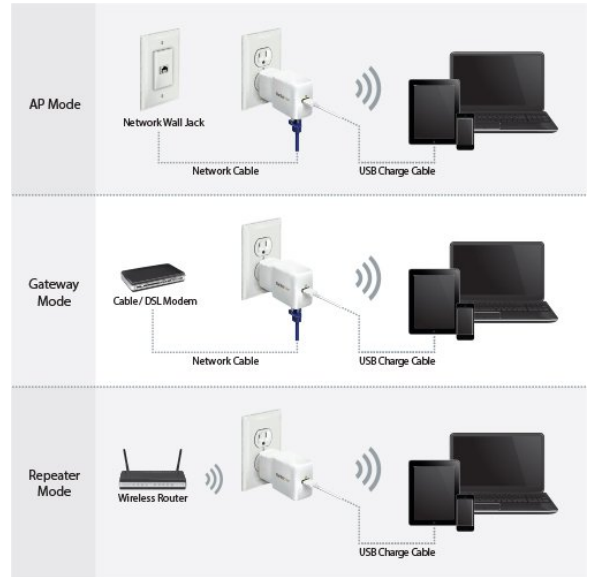

R150WN1X1T is backed by a StarTech.com 2-year warranty and free lifetime technical support.