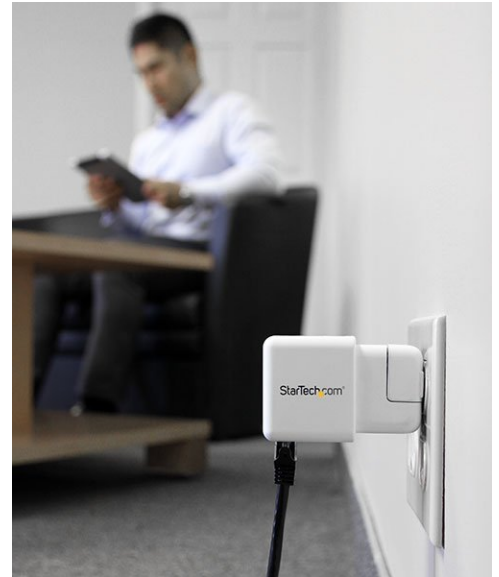

Wi-Fi travel router for iPad and mobile devices

Product ID: R150WN1X1T

This Wireless N travel router lets you create a portable wireless hot-spot from a wired network connection or an existing wireless network, to share with all of your Wi-Fi® enabled devices, including tablets, laptops, Ultrabooks™, or smartphones.

Pocket-sized and portable

Support for several operating modes helps you create, share or extend a wireless connection while traveling between hotel rooms, conference centers, or boardrooms. The travel Wi-Fi router offers a pocket-sized, USB-powered design with support for Wireless N data rates (backward compatible with 802.11b/g networks).

Perfect for iPad and includes charge port

The USB-powered wireless router is designed to fit directly over your iPad wall charger. For other USB wall chargers or an available USB port on a laptop, we've included a USB extension cable to power the device. The portable router also offers a front port for USB charging, allowing you to charge your devices as needed.

Features

- Compact design fits over your iPad® power adapter
- Included USB extension cable for powering with other laptop or tablet USB wall chargers and ports
- Integrated front USB charge port
- Supports several operating modes including: WiFi Access Point (AP), WISP (AP & Client) and WiFi Repeater functions
- Compliant with IEEE 802.11n (Wireless-N), with speeds up to 150 Mbps
- Backward compatible with IEEE 802.11g, and 802.11b WiFi networks
- Supports WEP, WPA and WPA2 wireless authentication
- Built-in configuration utility (web-based)